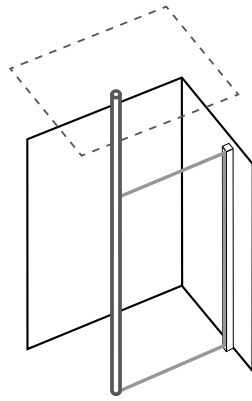

Shower Wall

Shower Wall with Horizontal Bar

Shower Wall with Vertical support

Vertical Support Order Code	Horizontal Bar Order Code
800 VSW1C80V	800 VSW1C80H
900 VSW1C90V	900 VSW1C90H
1000 VSW1C100V	1000 VSW1C100H
1200 VSW1C120V	1200 VSW1C120H
1400 VSW1C140V	1400 VSW1C140H
1600 VSW1C160V	1600 VSW1C160H

Shower wall must always be installed with either a vertical support or horizontal bar (no cost option) please denote at time of order your preference.