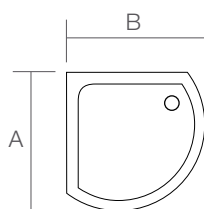

## 1 Door Curved Quadrant

Tray Size	A = Opening Space
850	515
950	560

### Dedicated Tray

**A & B for 850**

Max tray finish measurement = 850  
Min tray finish measurement = 830

**A & B for 950**

Max tray finish measurement = 950  
Min tray finish measurement = 930

Measurement:

Tray Size	C,D	E
850	515	940
950	560	1100

**stone resin**

Only to be used with the one door curved quad with shower column mount platform as standard

Tray is supplied with easy clean fast flow waste

Tray Height: 100mm