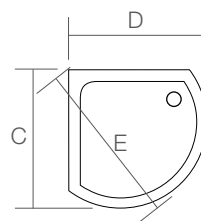

## 1 Door Curved Quadrant

Tray Size	A = Opening Space
850	515
950	560

### Dedicated Tray

**A & B for 850**

Max tray finish measurement = 850  
Min tray finish measurement = 830

**A & B for 950**

Max tray finish measurement = 950  
Min tray finish measurement = 930

Measurement:

Tray Size	C,D	E
850	515	940
950	560	1100

**stone resin**

Only to be used with the one door curved quad with shower column mount platform as standard

Tray is supplied with easy clean fast flow waste

Tray Height: 100mm