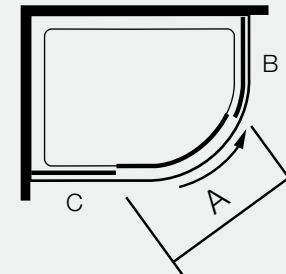

1 Door Offset Quadrant

Tray Sizes Available

D (Width) in mm		E (Width) in mm
900	x	760
1000	x	800
1200	x	800
1200	x	900

Tray Size	A	B	C
900 x 760	430	470	275
1000 x 800	430	505	375
1200 x 800	430	505	575
1200 x 900	490	535	575

All sizes to suit a 550mm Radius Tray