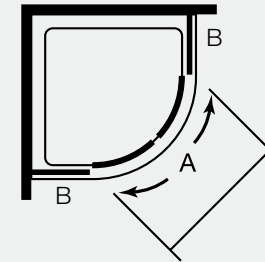

2 Door Quadrant

Tray Sizes Available

C (Width) in mm		C (Width) in mm
800	x	800
900	x	900
1000	x	1000

Tray Size	A	B
800	410	220
900	530	320
1000	530	420

All sizes to suit a 550mm Radius Tray