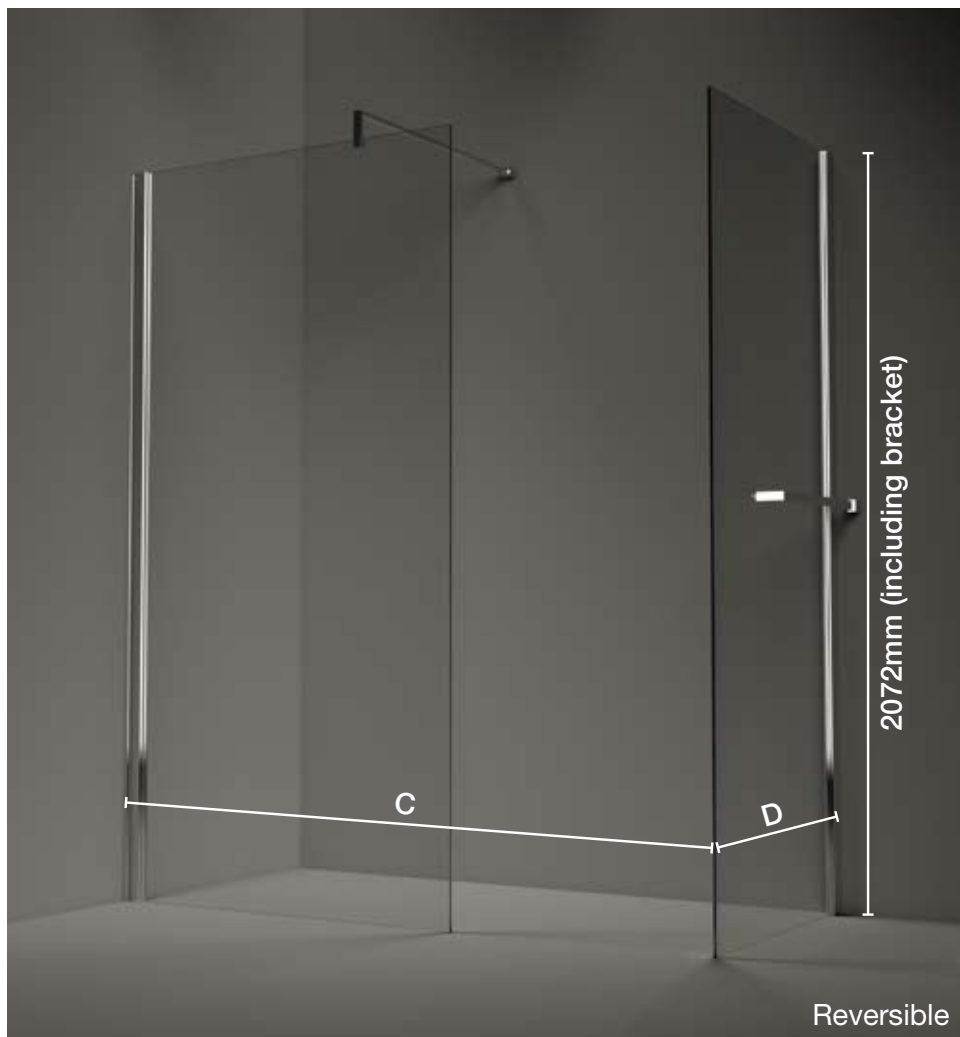

Straight Glass Walk In

Sizes Available

C (Width) in mm		D (Width) in mm
1400	x	900
1600	x	800

Wall

Glass

Size: 1600 x 800

A	1000
B	770

Size: 1400 x 900