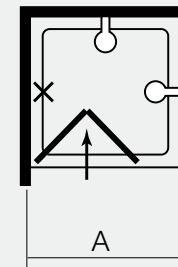

Bifold Door

Tray Sizes Available

B (Width)  
in mm

700
760/800
900

In a Recess

Tray Size	A
700	550
760/800	620
900	730

X = Do not put shower head here