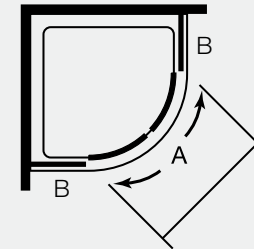

2 Door Quadrant

Tray Sizes Available

C (Width)  
in mm

800
900
1000

Tray Size	A	B
800	375	225
900	540	325
1000	540	425

All sizes to suit a 550mm Radius Tray