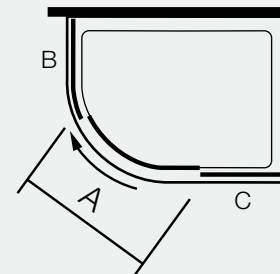

Offset Quadrant

Tray Sizes Available

D (Width) in mm		E (Width) in mm
900	x	760
1000	x	800
1200	x	800
1200	x	900

Tray Size	A	B	C
900 x 760	410	460	280
1000 x 800	420	495	380
1200 x 800	420	495	580
1200 x 900	475	540	580

All sizes to suit a 550mm Radius Tray