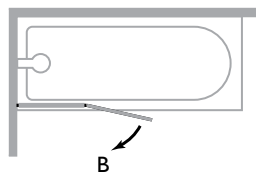

## M9 Two Panel Overbath Screen Inc. High Level Towel Rail

Screen is not designed to fit on baths with stepped fronts, roll top rims or integral soap dishes

Fitting of screen on baths which have a raised headrest or shape is not recommended

Screen must not be impaired by bath handles

LH

RH