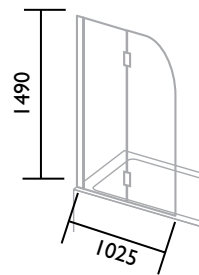

## M9 Two Panel Overbath Screen Inc. High Level Towel Rail

Screen is not designed to fit on baths with stepped fronts, roll top rims or integral soap dishes

Fitting of screen on baths which have a raised headrest or shape is not recommended

Screen must not be impaired by bath handles

LH

RH