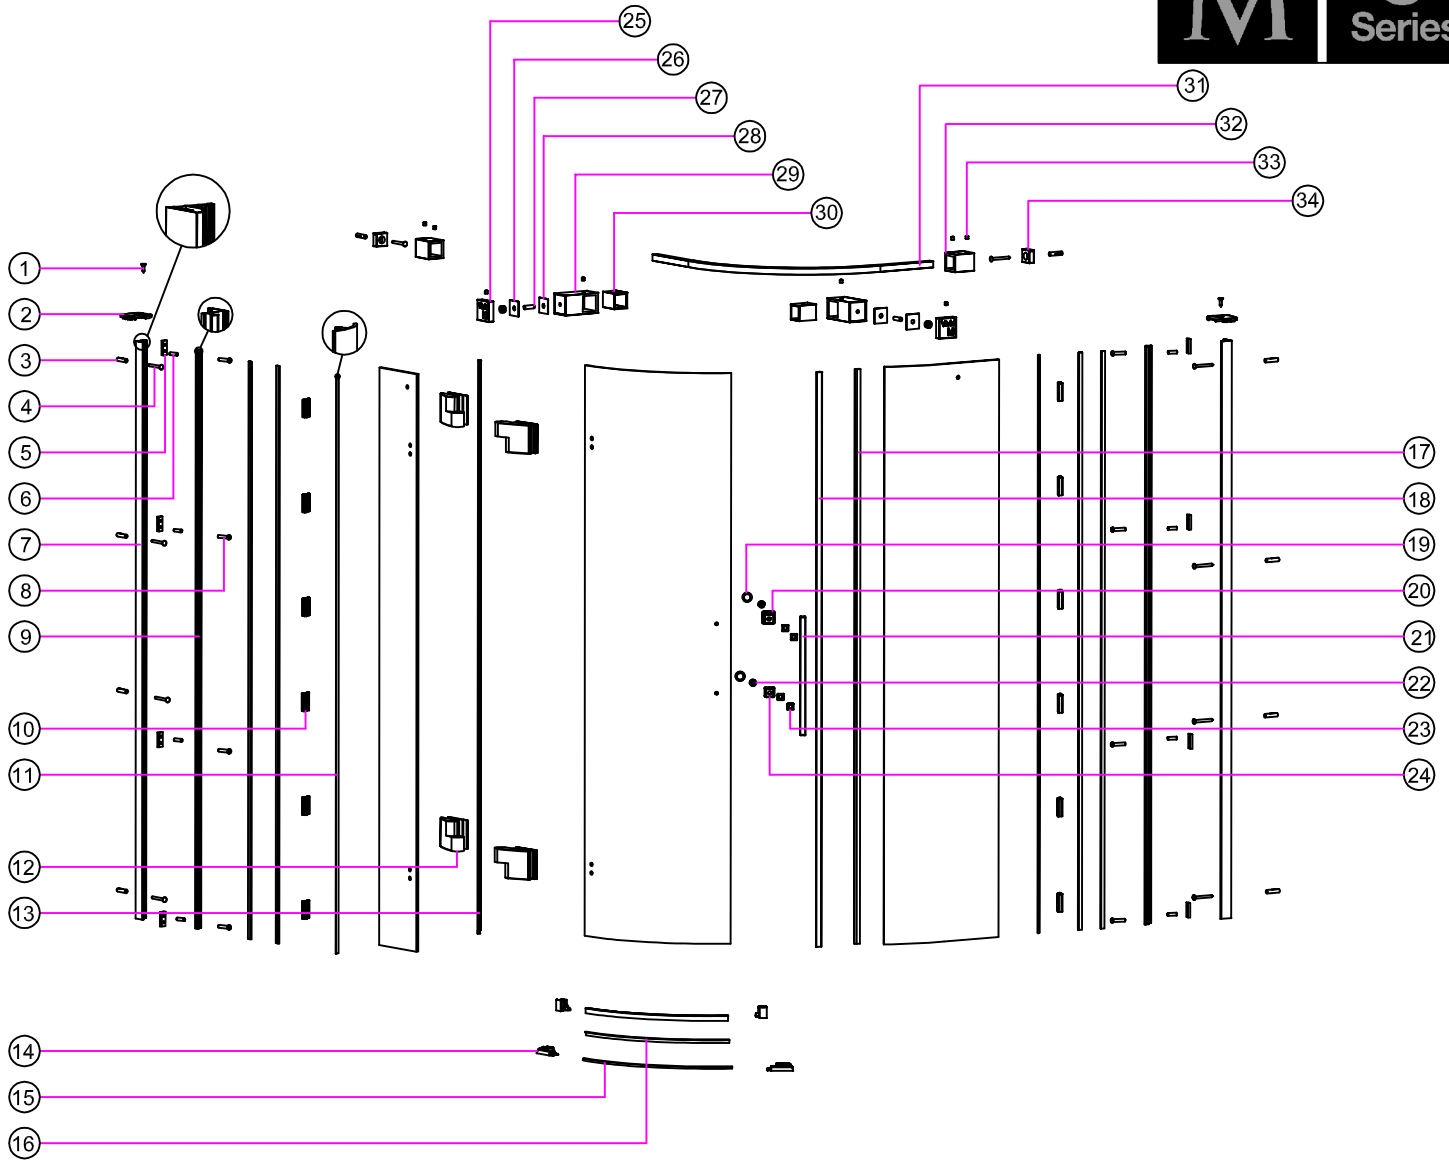

FRAMELESS QUADRANT

No.	Description	Part No.	No.	Description	Part No.
1	Screw - Wall profile top cover cap	VFCAPA13	18	Screw - cube rail glass bracket	VF1056
2	Cover cap for upright profile - Top	VF1001	19	Handle Knob	VF1029
3	Wall plug	VF1002	20	Screw - cube rail glass bracket	VF1024
4	Wall profile - outer	VF1026	21	Glass Panel	VF1023
5	Fixing clip for profile	VF1025	22	Plastic seal for door panel - for 6mm glass	VF1027
6		CAP-M18	23	Handle Washer	VF1023
7		VFCALWUC	24	Knob for the handle - 2	VF1031
8	Wall profile - inner	CAP-M18	25	Screw	VF1032
9	Screw - attach outer to inner wall profile	CALY-304A	26	Knob for the handle - 1	VF1034
10	Nylon cover profile clip	CAH-416	27	Washer for handle	VF1038
11	Cover profile	VF1007	28	Handle - outside	VF1034
12	ABS piece (fix pan) L+R	VF1037L / R	29	Rail Bracket	VF1053
13	Hinge	VF1055	30	inlay for glass clip	VF1035
14	Footplate	VF1005L/R	31	Washer for the Square rail	VF1020
15	Rec ABS piece L+R - 8mm	VF1008	32	Screw - fixing rail to glass	VF1035
16	Filler Trim Wiper Blade	CAS155	33	Holding of the square rail	CCW1017
17		VF1057	34	Fitting for the Holding of the Square rail	VF1004