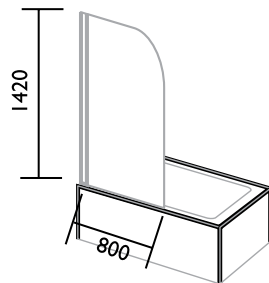

Single Panel Bathscreen

- Screen is not designed to fit on baths with stepped fronts, roll top rims or integral soap dishes
- Fitting of screen on baths which have a raised headrest or shape is not recommended
- Screen must not be impaired by bath handles

Size	B = Radius of Screen Swing
800	700