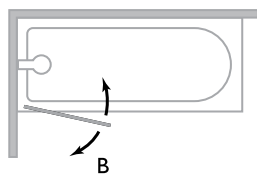

Single Panel Bathscreen

- Screen is not designed to fit on baths with stepped fronts, roll top rims or integral soap dishes
- Fitting of screen on baths which have a raised headrest or shape is not recommended
- Screen must not be impaired by bath handles

Size	B = Radius of Screen Swing
800	700