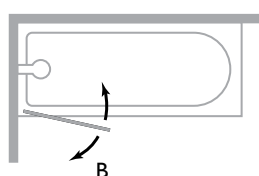

Round Top Bathscreen

- Screen is not designed to fit on baths with stepped fronts, roll top rims or integral soap dishes
- Fitting of screen on baths which have a raised headrest or shape is not recommended
- Screen must not be impaired by bath handles

Size	B = Radius of Screen Swing
800	700