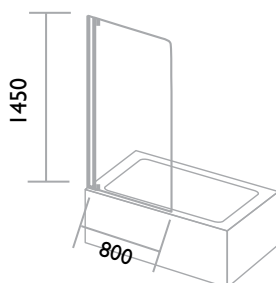

Round Top Bathscreen

- Screen is not designed to fit on baths with stepped fronts, roll top rims or integral soap dishes
- Fitting of screen on baths which have a raised headrest or shape is not recommended
- Screen must not be impaired by bath handles

Size	B = Radius of Screen Swing
800	700