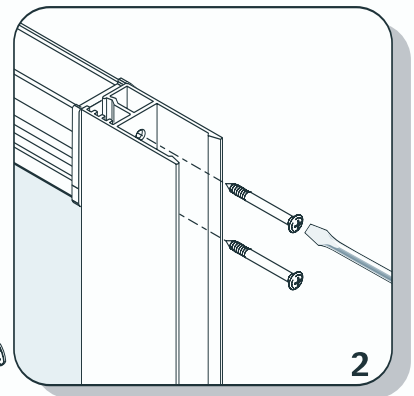

THESE INSTRUCTIONS APPLY TO BOTH THE OFFSET QUADRANT AND QUADRANT

ASSEMBLE FIXED PANEL AND FRAME

900 x 760 is in 1 Box

BOX 2 fixed panel

BOX 1 door & panel

INTERNAL VIEW

EXTERNAL VIEW

PRODUCT SUPPLIED AS RIGHT-HAND OPENING.
REMOVE AND REFIT WHEEL UNITS FROM TOP
TO BOTTOM AND TURN FRAME 180° TO
EFFECT LEFT-HAND OPENING

TOP ROLLER
ADJUSTMENT

INTERNAL
VIEW

FIX
UPRIGHT
TO WALL
PROFILE
IN 4
PLACES
EQUALLY
SPACED
BOTH
SIDES

BOTTOM ROLLER
ADJUSTMENT

PRESS DOWN TO
ENGAGE OR RELEASE

SERIES 5+ | DOOR QUADRANT & | DOOR OFFSET QUADRANT