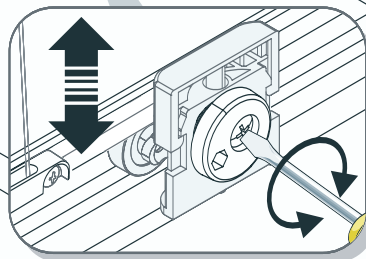

THESE INSTRUCTIONS APPLY TO BOTH THE OFFSET QUADRANT AND QUADRANT

ASSEMBLE FIXED PANEL AND FRAME

900 x 760 is in 1 Box

BOX 2 fixed panel

BOX 1 door & panel

INTERNAL VIEW

EXTERNAL VIEW

PRODUCT SUPPLIED AS RIGHT-HAND OPENING.
REMOVE AND REFIT WHEEL UNITS FROM TOP
TO BOTTOM AND TURN FRAME 180° TO
EFFECT LEFT-HAND OPENING

TOP ROLLER
ADJUSTMENT

INTERNAL
VIEW

FIX
UPRIGHT
TO WALL
PROFILE
IN 4
PLACES
EQUALLY
SPACED
BOTH
SIDES

BOTTOM ROLLER
ADJUSTMENT

PRESS DOWN TO
ENGAGE OR RELEASE

SERIES 5+ | DOOR QUADRANT & | DOOR OFFSET QUADRANT