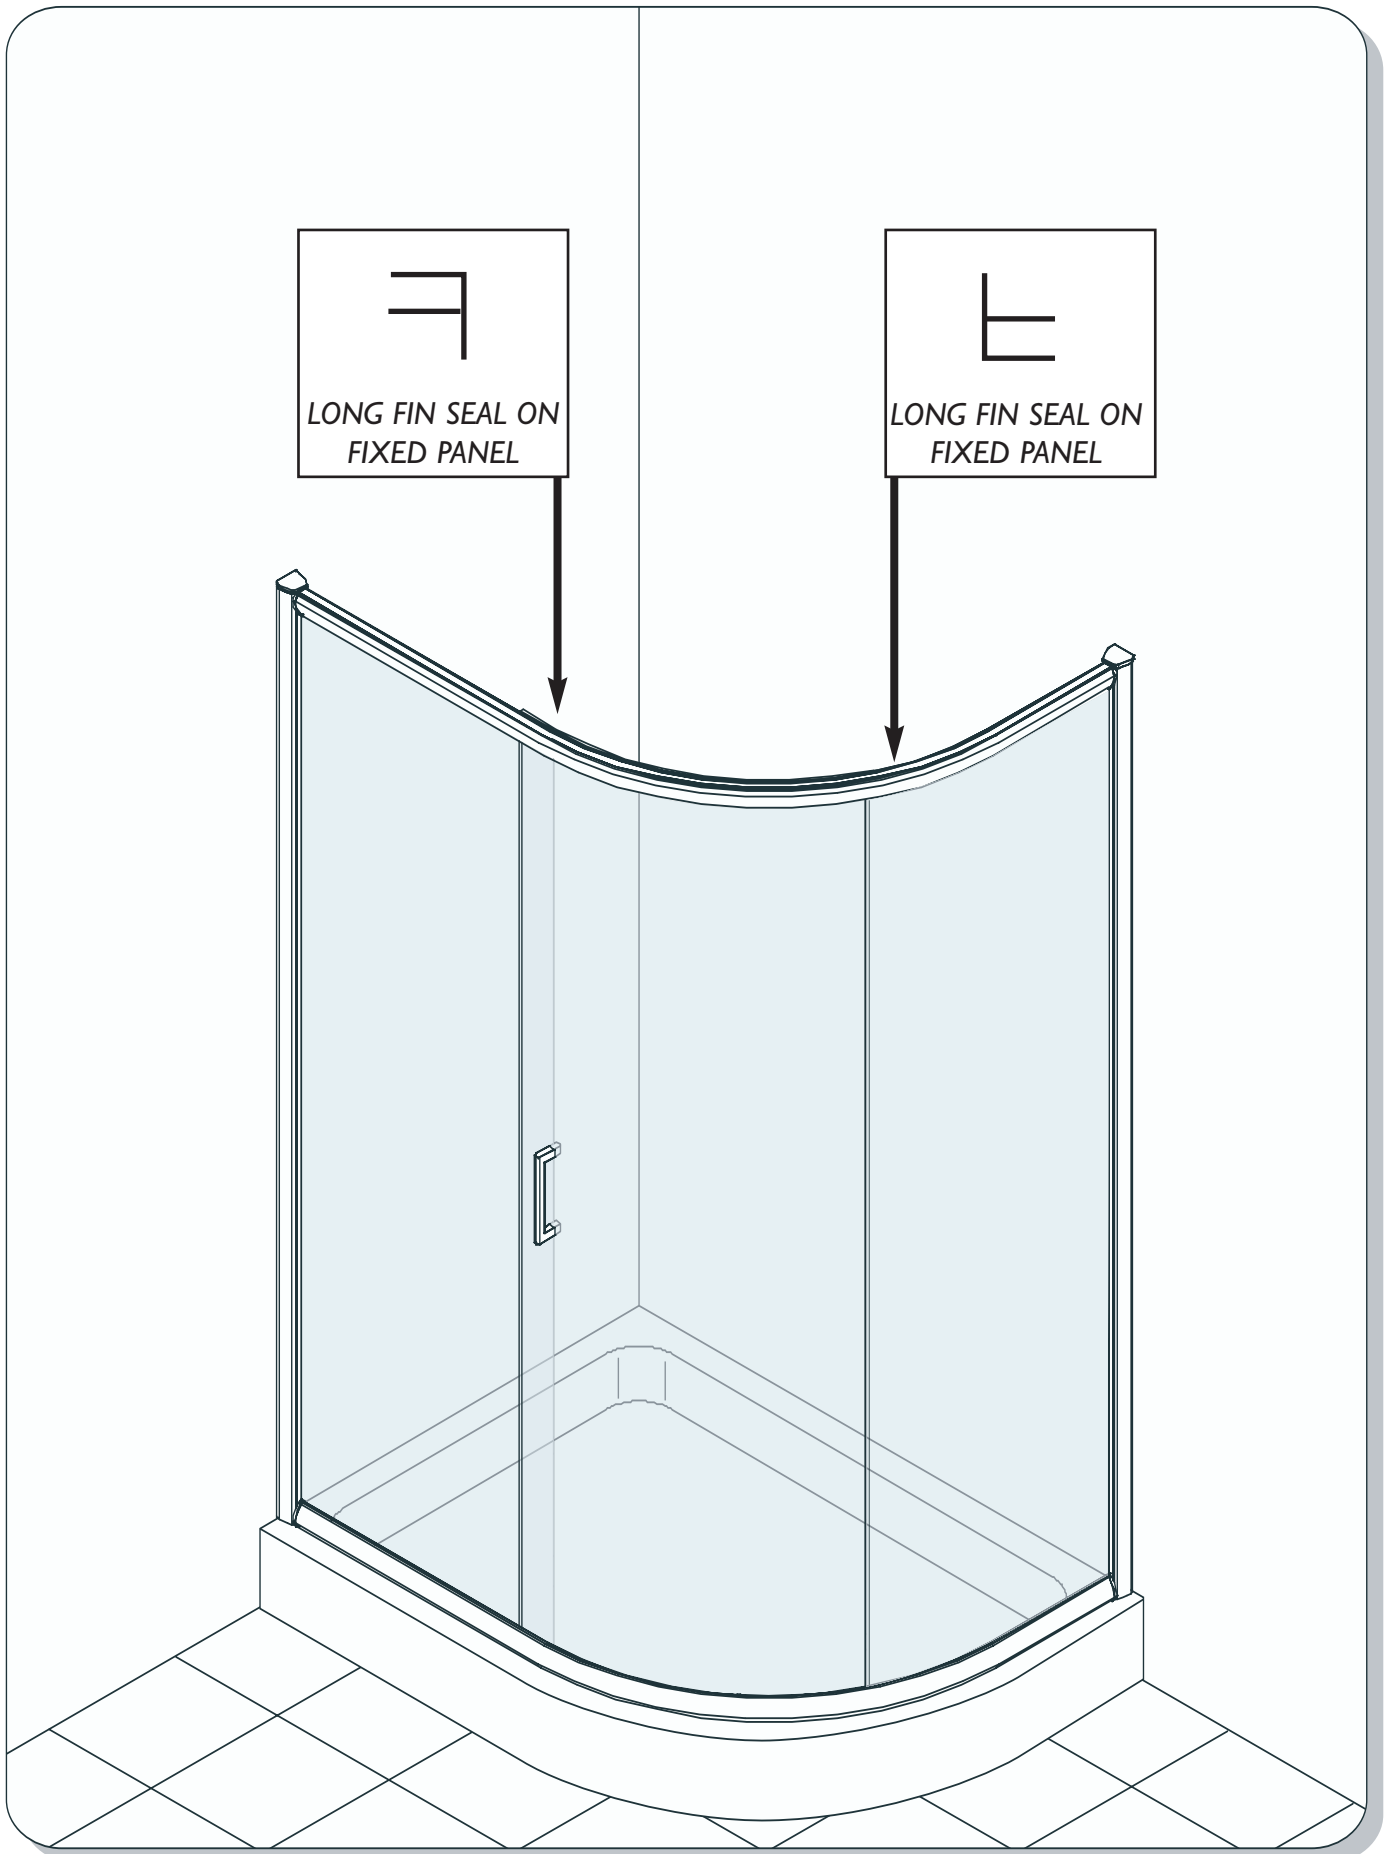

THESE INSTRUCTIONS APPLY TO BOTH THE OFFSET QUADRANT AND QUADRANT

ASSEMBLE FIXED PANEL AND FRAME

900 x 760 is in 1 Box

BOX 2 fixed panel

BOX 1 door & panel

INTERNAL VIEW

EXTERNAL VIEW

PRODUCT SUPPLIED AS RIGHT-HAND OPENING.
REMOVE AND REFIT WHEEL UNITS FROM TOP
TO BOTTOM AND TURN FRAME 180° TO
EFFECT LEFT-HAND OPENING

TOP ROLLER
ADJUSTMENT

INTERNAL
VIEW

FIX
UPRIGHT
TO WALL
PROFILE
IN 4
PLACES
EQUALLY
SPACED
BOTH
SIDES

BOTTOM ROLLER
ADJUSTMENT

PRESS DOWN TO
ENGAGE OR RELEASE

SERIES 5+ | DOOR QUADRANT & | DOOR OFFSET QUADRANT