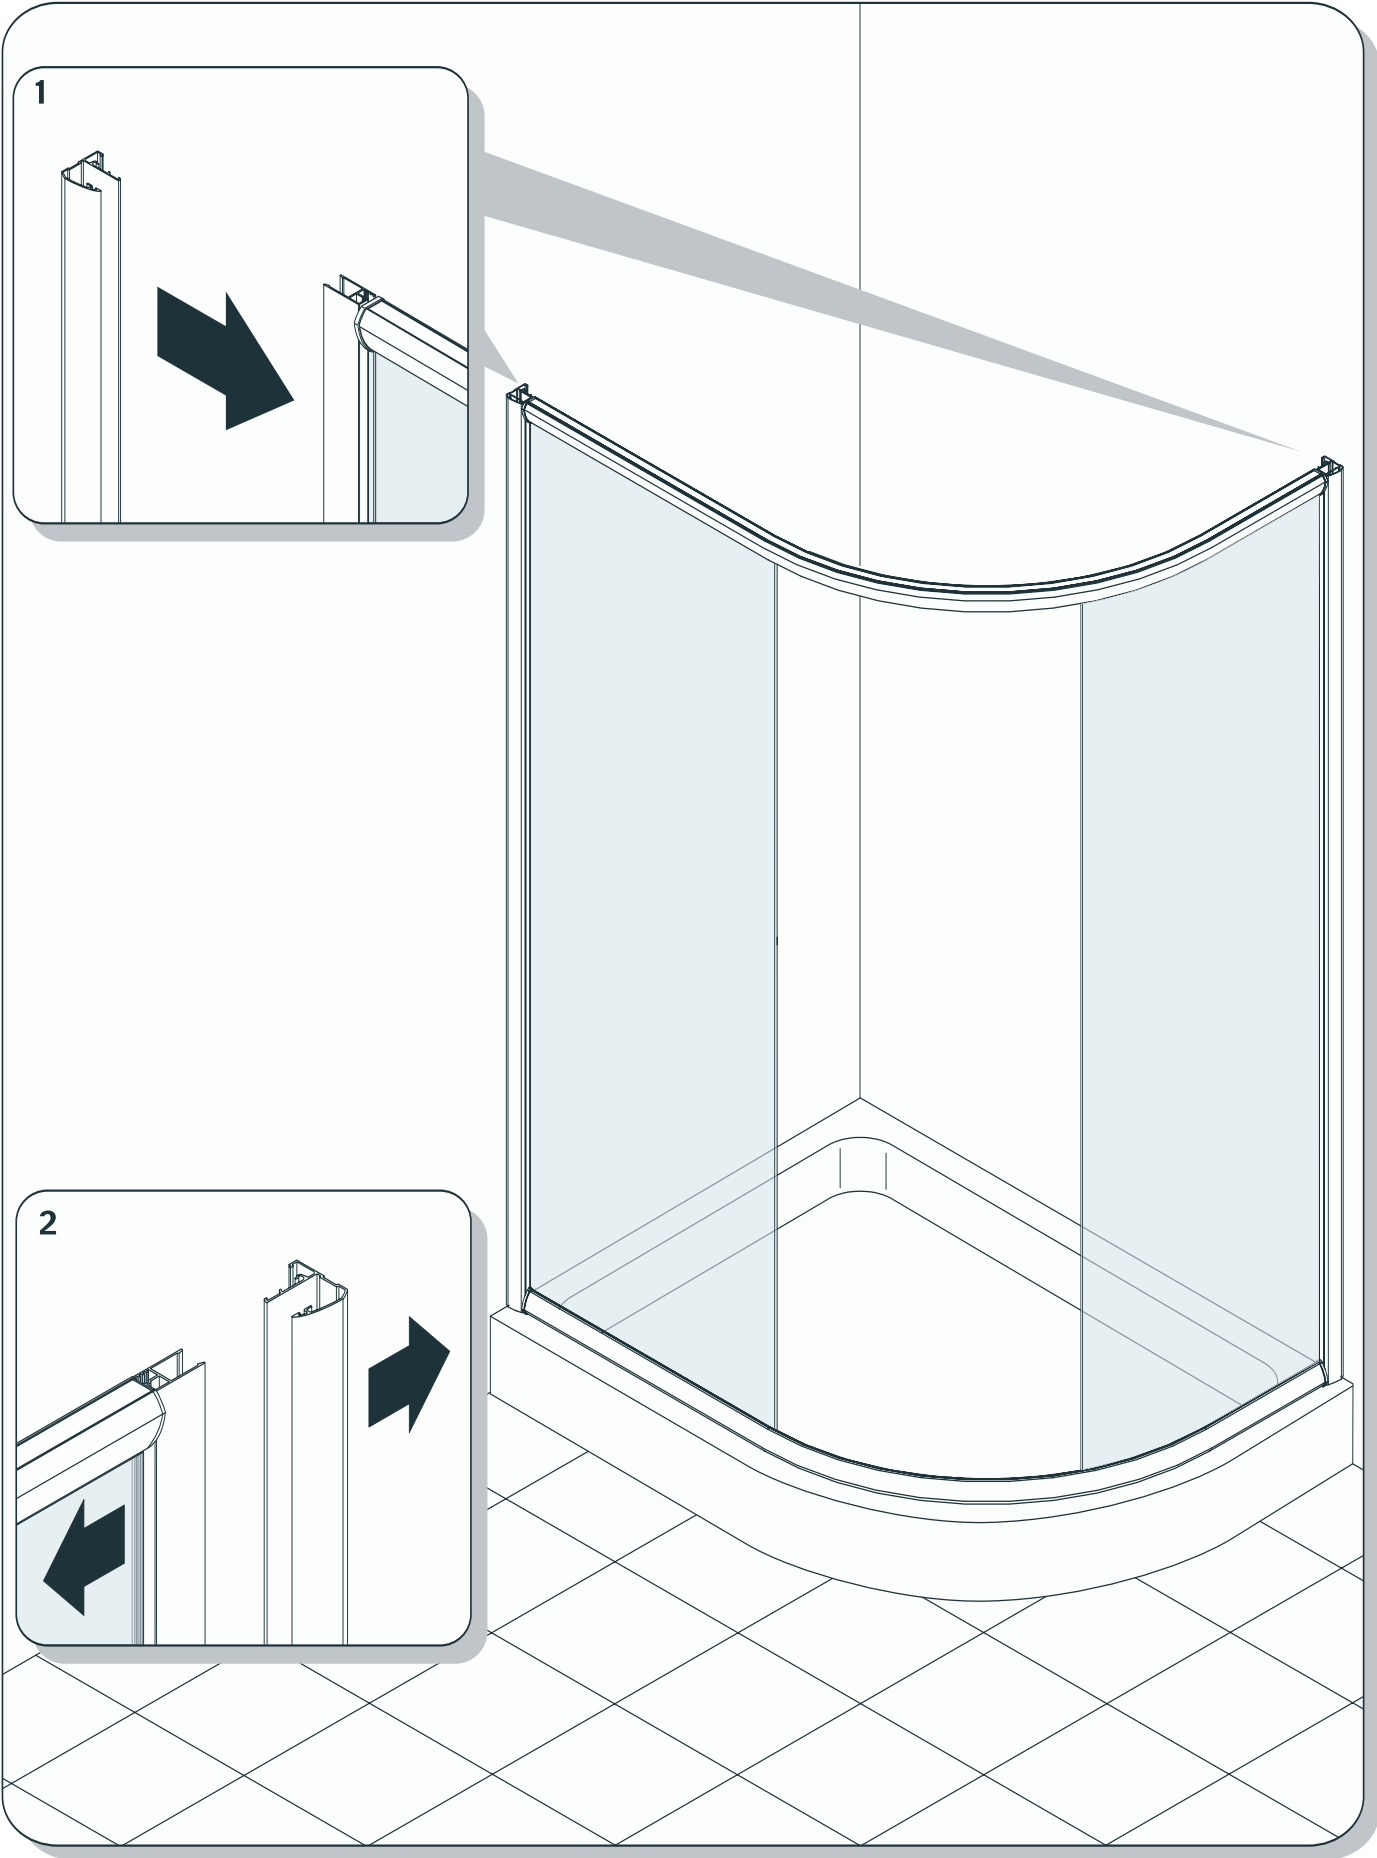

THESE INSTRUCTIONS APPLY TO BOTH THE OFFSET QUADRANT AND QUADRANT

ASSEMBLE FIXED PANEL AND FRAME

900 x 760 is in 1 Box

BOX 2 fixed panel

BOX 1 door & panel

INTERNAL VIEW

EXTERNAL VIEW

PRODUCT SUPPLIED AS RIGHT-HAND OPENING.
REMOVE AND REFIT WHEEL UNITS FROM TOP
TO BOTTOM AND TURN FRAME 180° TO
EFFECT LEFT-HAND OPENING

TOP ROLLER
ADJUSTMENT

INTERNAL
VIEW

FIX
UPRIGHT
TO WALL
PROFILE
IN 4
PLACES
EQUALLY
SPACED
BOTH
SIDES

BOTTOM ROLLER
ADJUSTMENT

PRESS DOWN TO
ENGAGE OR RELEASE

SERIES 5+ | DOOR QUADRANT & | DOOR OFFSET QUADRANT