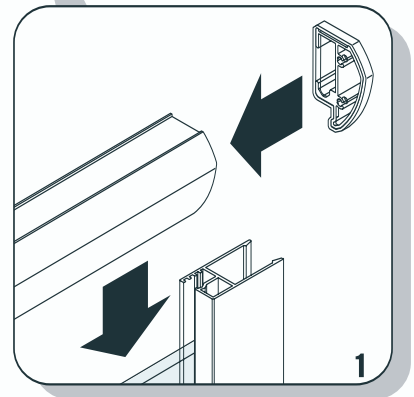

THESE INSTRUCTIONS APPLY TO BOTH THE OFFSET QUADRANT AND QUADRANT

ASSEMBLE FIXED PANEL AND FRAME

900 x 760 is in 1 Box

BOX 2 fixed panel

BOX 1 door & panel

INTERNAL VIEW

EXTERNAL VIEW

PRODUCT SUPPLIED AS RIGHT-HAND OPENING.
REMOVE AND REFIT WHEEL UNITS FROM TOP
TO BOTTOM AND TURN FRAME 180° TO
EFFECT LEFT-HAND OPENING

TOP ROLLER
ADJUSTMENT

INTERNAL
VIEW

FIX
UPRIGHT
TO WALL
PROFILE
IN 4
PLACES
EQUALLY
SPACED
BOTH
SIDES

BOTTOM ROLLER
ADJUSTMENT

PRESS DOWN TO
ENGAGE OR RELEASE

SERIES 5+ | DOOR QUADRANT & | DOOR OFFSET QUADRANT