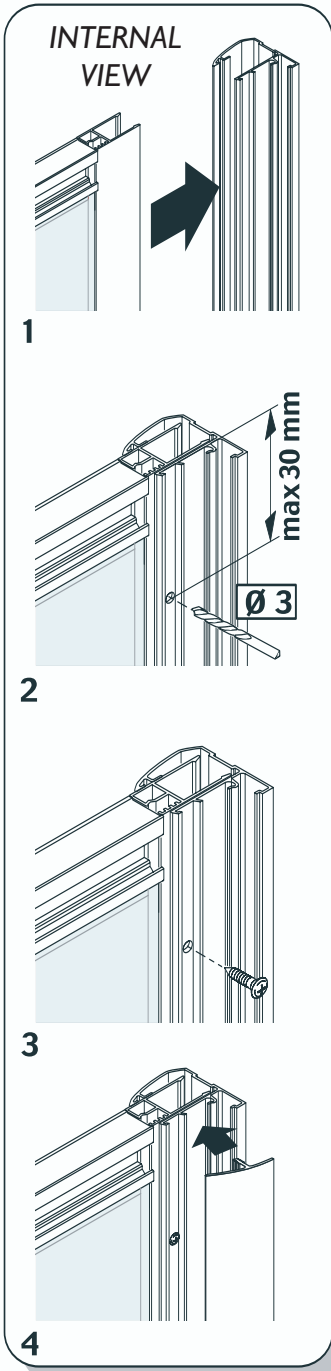

1 Door Offset Quadrant & 1 Door Quadrant

IMPORTANT

Thank-you for choosing Merlyn. Please familiarise yourself with the fitting instructions before commencing fitting.

- 1 Check that you have the tools required
- 2 Check the installation site is compatible with size of door supplied
- 3 Check all the enclosure components
- 4 Check the installation kit is complete

THESE INSTRUCTIONS APPLY TO BOTH THE OFFSET QUADRANT AND QUADRANT

ASSEMBLE FIXED PANEL AND FRAME

900 x 760 is in 1 Box

BOX 2 fixed panel

BOX 1 door & panel

INTERNAL VIEW

EXTERNAL VIEW

PRODUCT SUPPLIED AS RIGHT-HAND OPENING.
REMOVE AND REFIT WHEEL UNITS FROM TOP
TO BOTTOM AND TURN FRAME 180° TO
EFFECT LEFT-HAND OPENING

TOP ROLLER
ADJUSTMENT

INTERNAL
VIEW

FIX
UPRIGHT
TO WALL
PROFILE
IN 4
PLACES
EQUALLY
SPACED
BOTH
SIDES

BOTTOM ROLLER
ADJUSTMENT

PRESS DOWN TO
ENGAGE OR RELEASE

SERIES 5+ | DOOR QUADRANT & | DOOR OFFSET QUADRANT