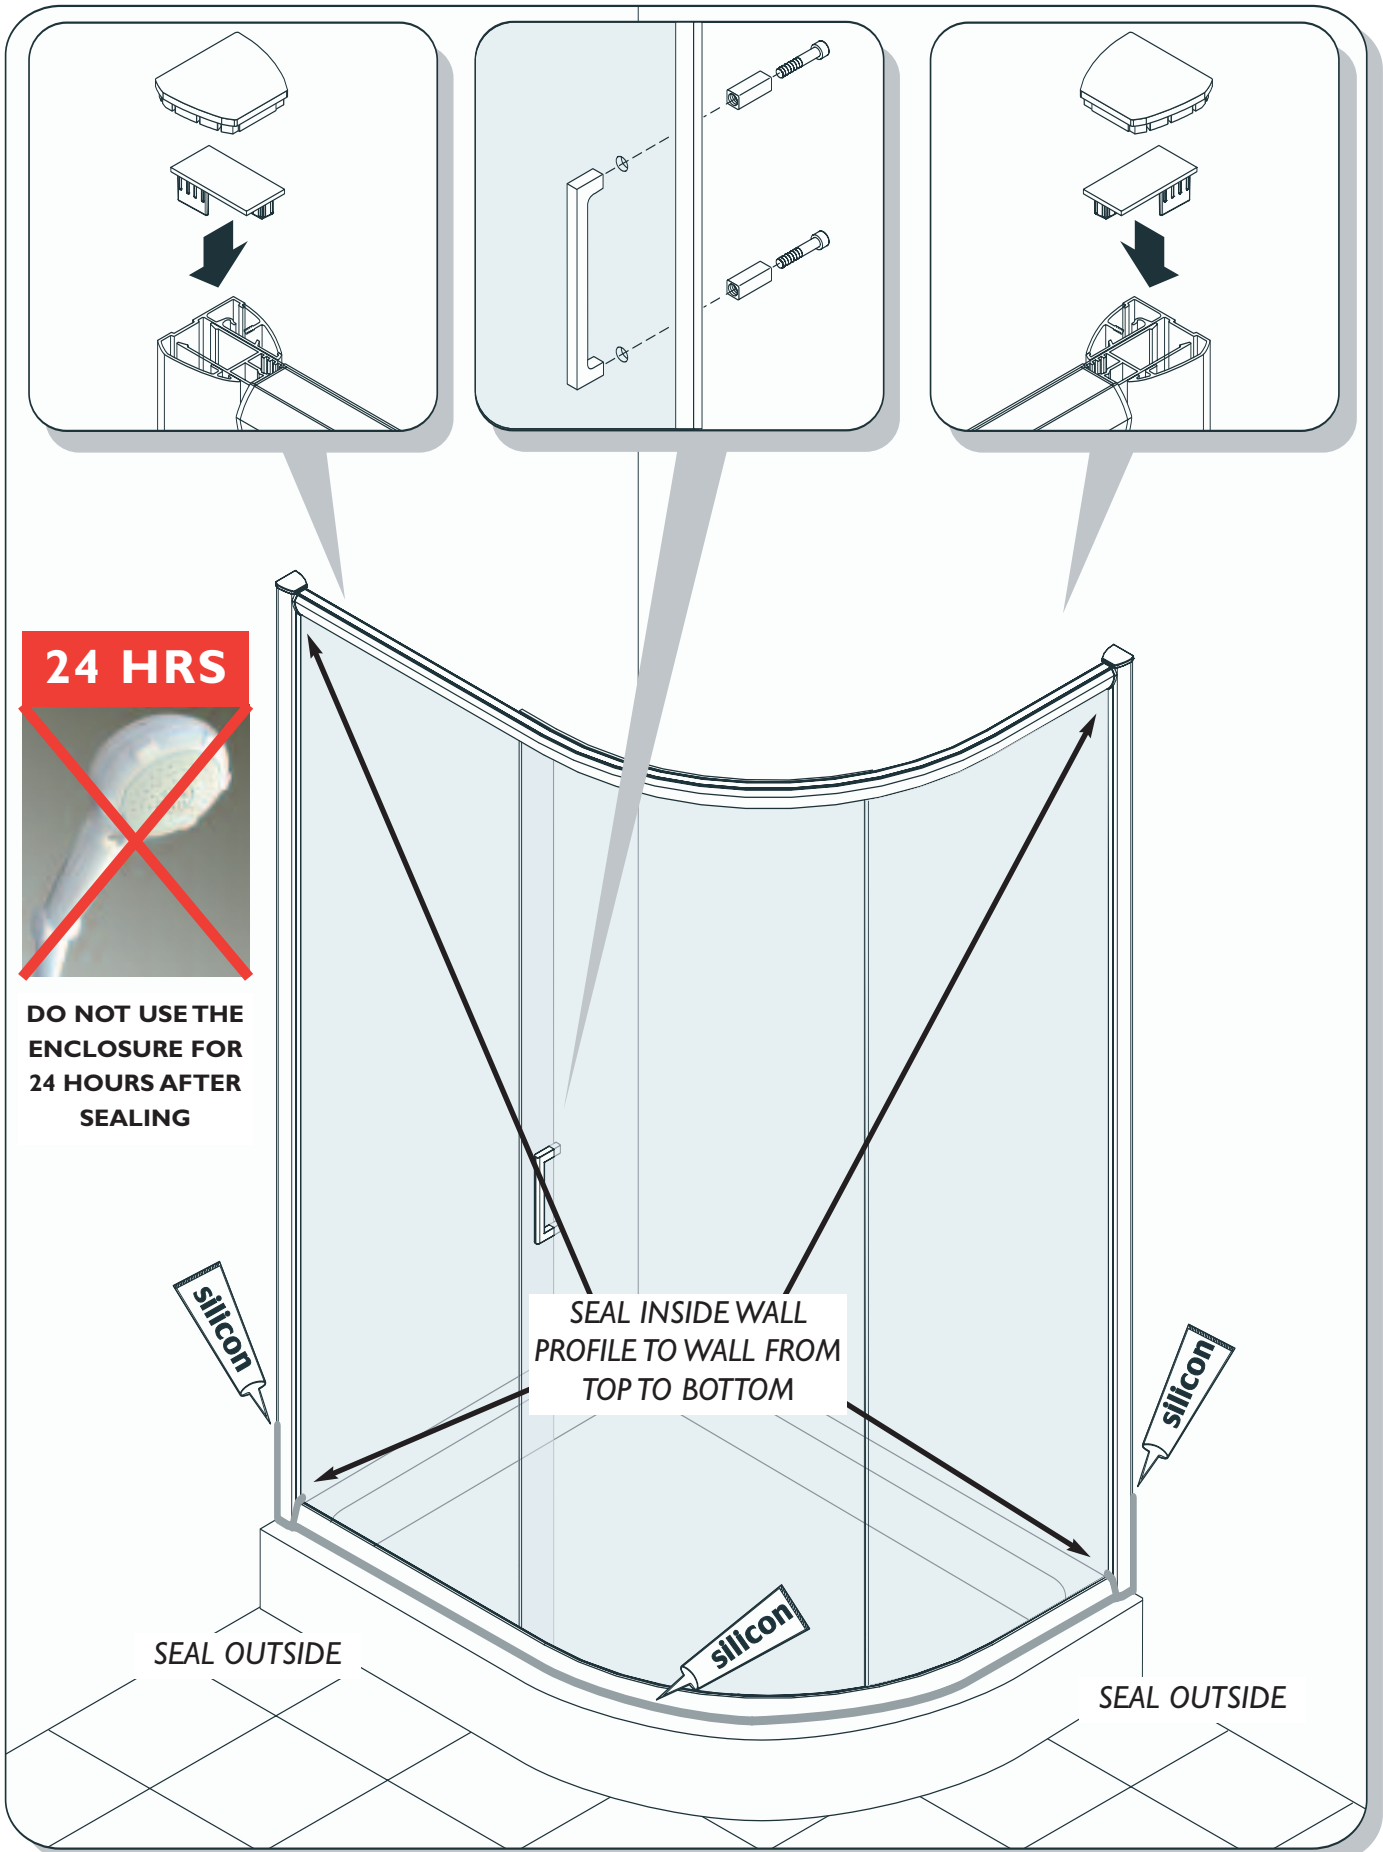

THESE INSTRUCTIONS APPLY TO BOTH THE OFFSET QUADRANT AND QUADRANT

ASSEMBLE FIXED PANEL AND FRAME

900 x 760 is in 1 Box

BOX 2 fixed panel

BOX 1 door & panel

INTERNAL VIEW

EXTERNAL VIEW

PRODUCT SUPPLIED AS RIGHT-HAND OPENING.
REMOVE AND REFIT WHEEL UNITS FROM TOP
TO BOTTOM AND TURN FRAME 180° TO
EFFECT LEFT-HAND OPENING

TOP ROLLER
ADJUSTMENT

INTERNAL
VIEW

FIX
UPRIGHT
TO WALL
PROFILE
IN 4
PLACES
EQUALLY
SPACED
BOTH
SIDES

BOTTOM ROLLER
ADJUSTMENT

PRESS DOWN TO
ENGAGE OR RELEASE

SERIES 5+ | DOOR QUADRANT & | DOOR OFFSET QUADRANT