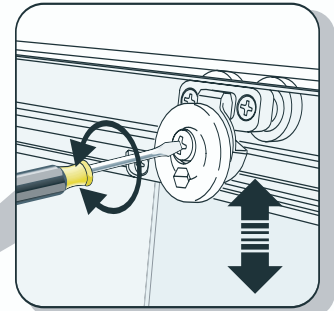

THESE INSTRUCTIONS APPLY TO BOTH THE OFFSET QUADRANT AND QUADRANT

ASSEMBLE FIXED PANEL AND FRAME

900 x 760 is in 1 Box

BOX 2 fixed panel

BOX 1 door & panel

INTERNAL VIEW

EXTERNAL VIEW

PRODUCT SUPPLIED AS RIGHT-HAND OPENING.
REMOVE AND REFIT WHEEL UNITS FROM TOP
TO BOTTOM AND TURN FRAME 180° TO
EFFECT LEFT-HAND OPENING

TOP ROLLER
ADJUSTMENT

INTERNAL
VIEW

FIX
UPRIGHT
TO WALL
PROFILE
IN 4
PLACES
EQUALLY
SPACED
BOTH
SIDES

BOTTOM ROLLER
ADJUSTMENT

PRESS DOWN TO
ENGAGE OR RELEASE

SERIES 5+ | DOOR QUADRANT & | DOOR OFFSET QUADRANT