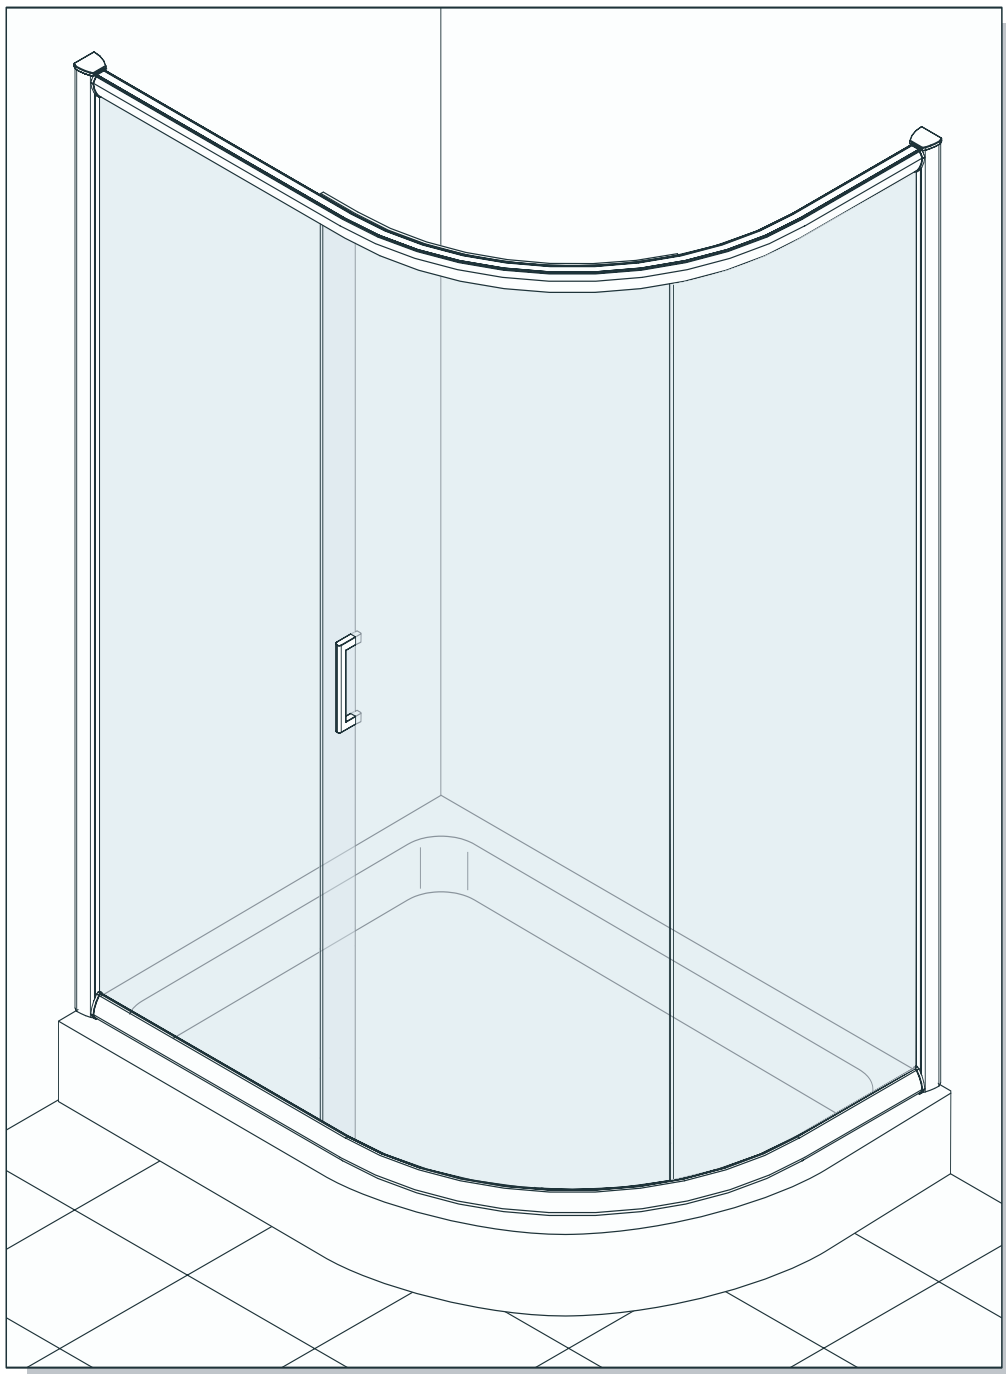

1 Door Offset Quadrant & 1 Door Quadrant

IMPORTANT

Thank-you for choosing Merlyn. Please familiarise yourself with the fitting instructions before commencing fitting.

- 1 Check that you have the tools required
- 2 Check the installation site is compatible with size of door supplied
- 3 Check all the enclosure components
- 4 Check the installation kit is complete

DO NOT attempt to install the product unless you can tick **ALL 4** boxes above as satisfactory.

The wall plugs supplied with the installation kit are for use in solid walls. Hollow or 'stud-partition' walls will require alternative fixings. Please consult a hardware supplier for the correct type.

THESE INSTRUCTIONS APPLY TO BOTH THE OFFSET QUADRANT AND QUADRANT

ASSEMBLE FIXED PANEL AND FRAME

900 x 760 is in 1 Box

BOX 2 fixed panel

BOX 1 door & panel

INTERNAL VIEW

EXTERNAL VIEW

PRODUCT SUPPLIED AS RIGHT-HAND OPENING.
REMOVE AND REFIT WHEEL UNITS FROM TOP
TO BOTTOM AND TURN FRAME 180° TO
EFFECT LEFT-HAND OPENING

TOP ROLLER
ADJUSTMENT

INTERNAL
VIEW

FIX
UPRIGHT
TO WALL
PROFILE
IN 4
PLACES
EQUALLY
SPACED
BOTH
SIDES

BOTTOM ROLLER
ADJUSTMENT

PRESS DOWN TO
ENGAGE OR RELEASE

SERIES 5+ | DOOR QUADRANT & | DOOR OFFSET QUADRANT