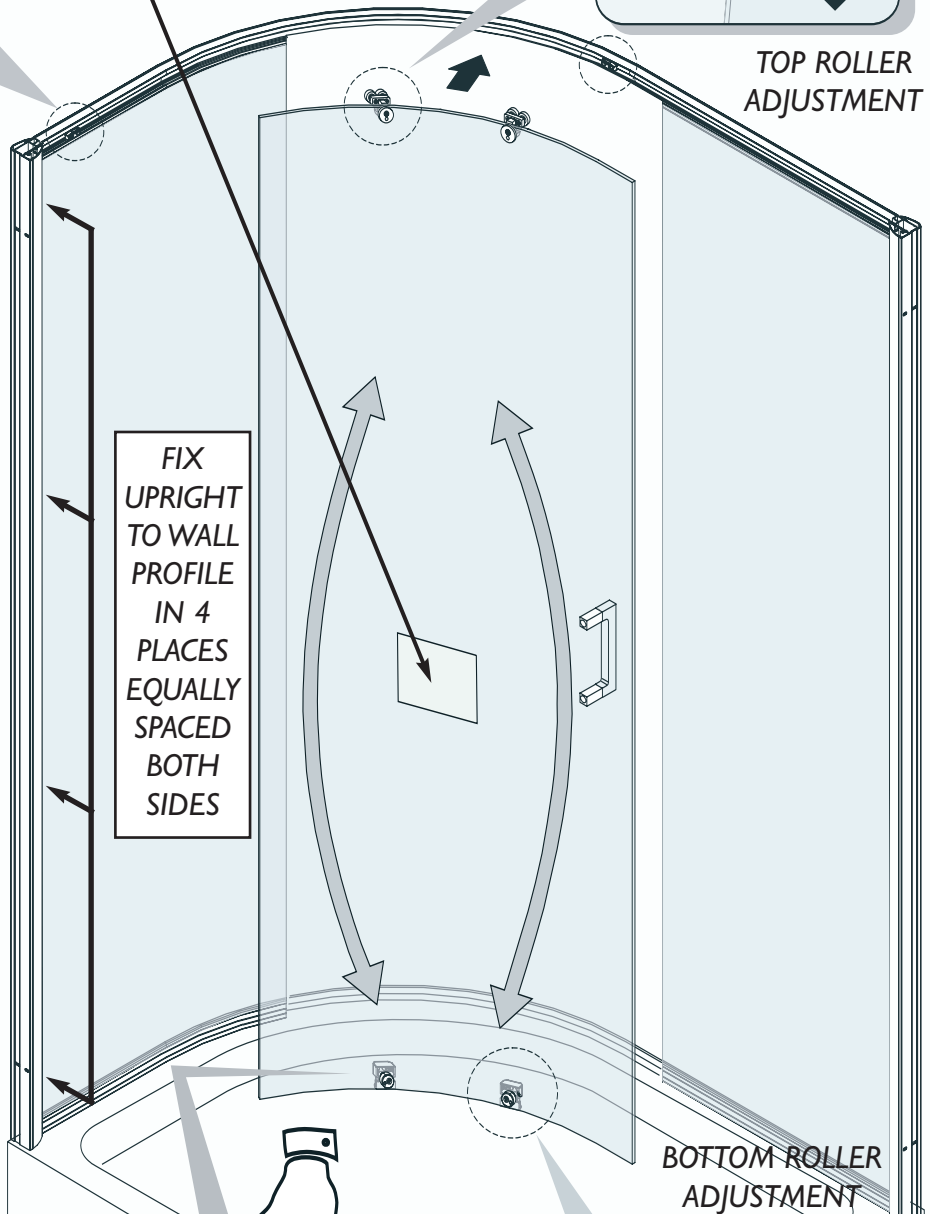

THESE INSTRUCTIONS APPLY TO BOTH THE OFFSET QUADRANT AND QUADRANT

ASSEMBLE FIXED PANEL AND FRAME

900 x 760 is in 1 Box

BOX 2 fixed panel

BOX 1 door & panel

INTERNAL VIEW

EXTERNAL VIEW

PRODUCT SUPPLIED AS RIGHT-HAND OPENING.
REMOVE AND REFIT WHEEL UNITS FROM TOP
TO BOTTOM AND TURN FRAME 180° TO
EFFECT LEFT-HAND OPENING

TOP ROLLER
ADJUSTMENT

INTERNAL
VIEW

FIX
UPRIGHT
TO WALL
PROFILE
IN 4
PLACES
EQUALLY
SPACED
BOTH
SIDES

BOTTOM ROLLER
ADJUSTMENT

PRESS DOWN TO
ENGAGE OR RELEASE

SERIES 5+ | DOOR QUADRANT & | DOOR OFFSET QUADRANT