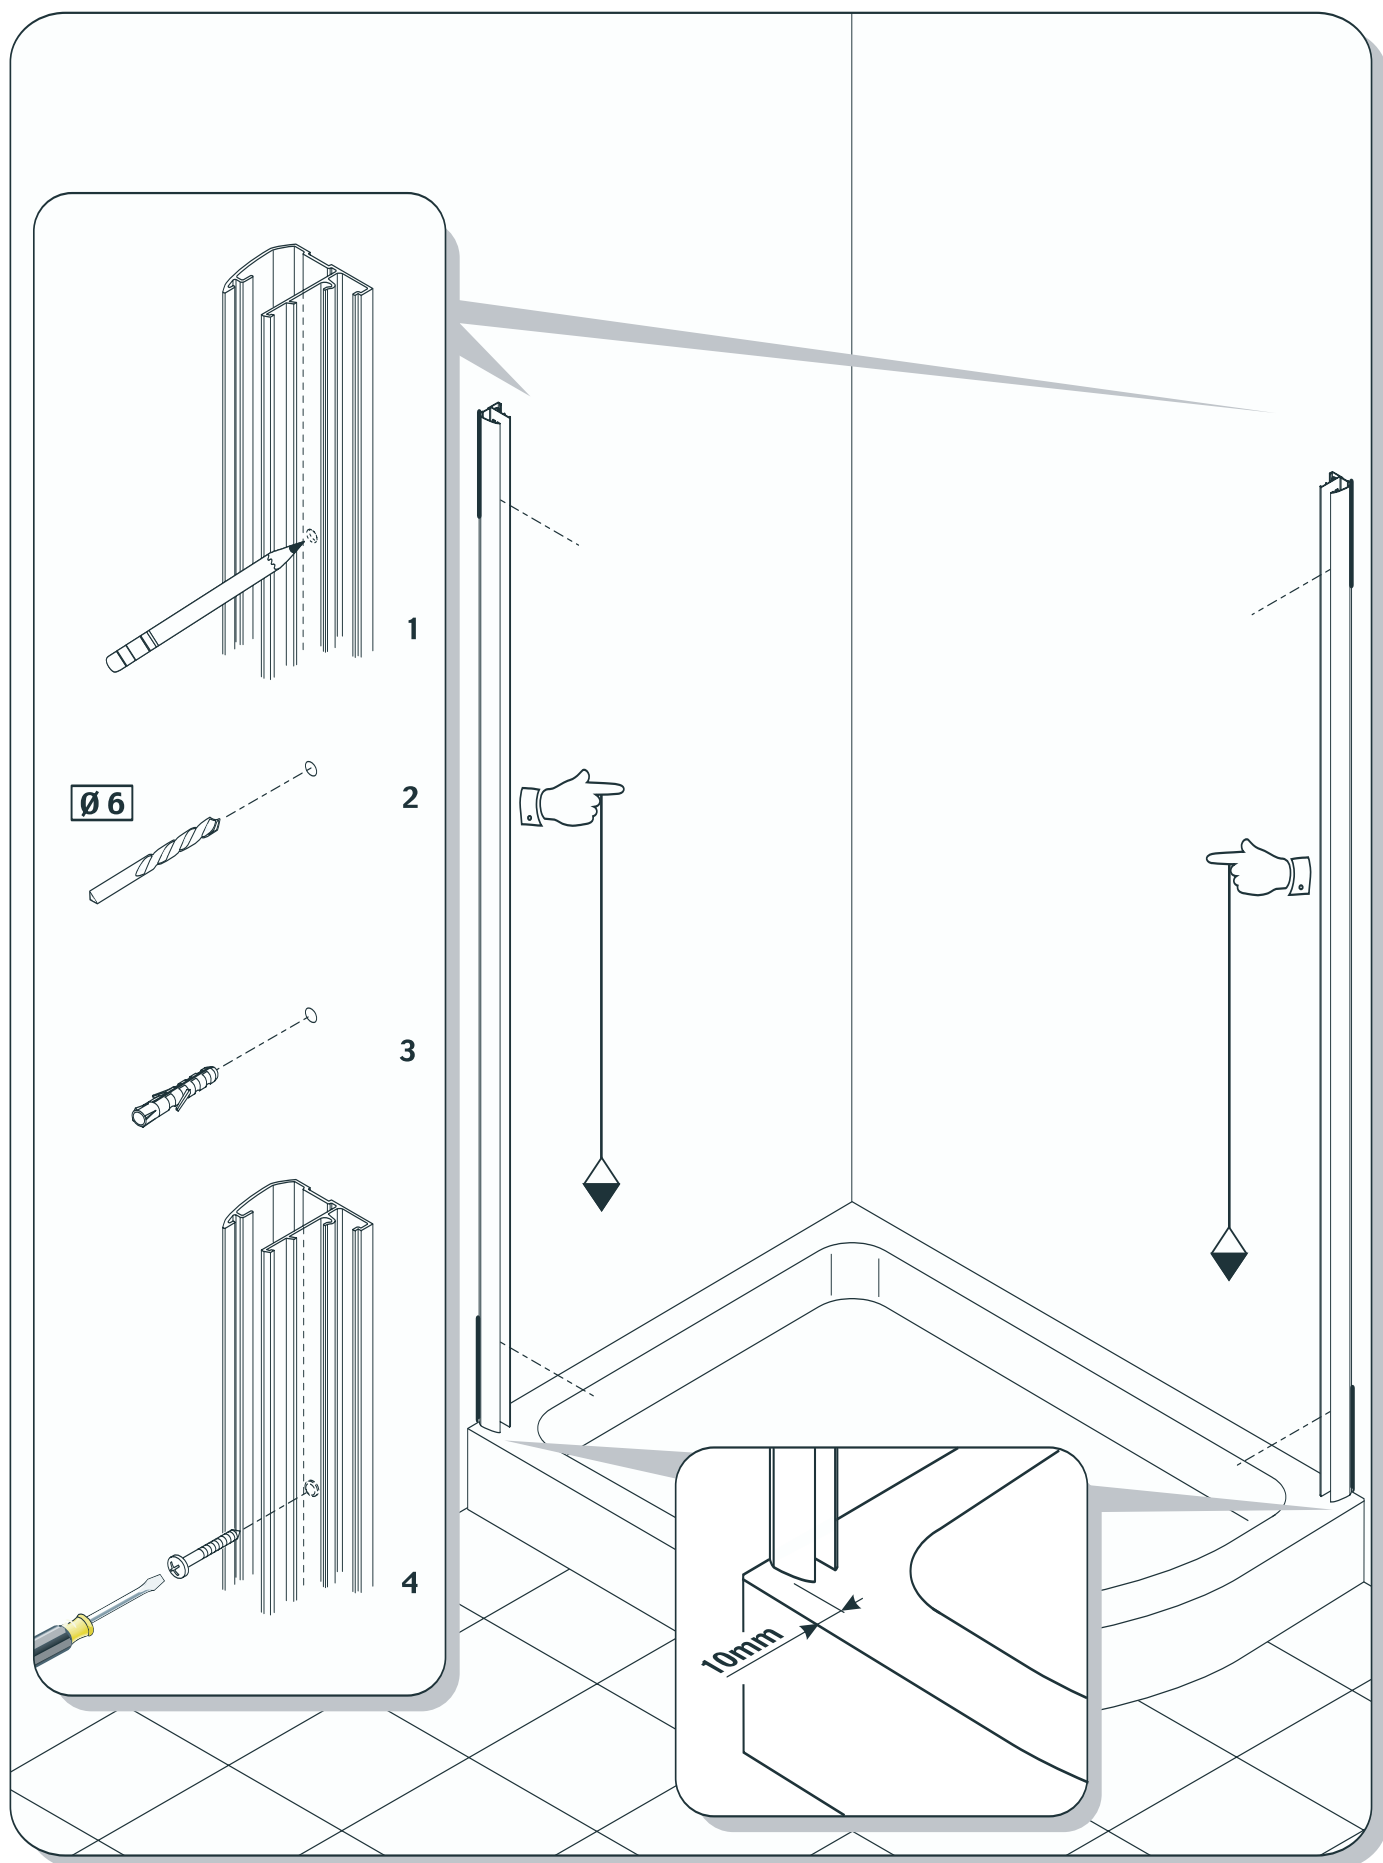

THESE INSTRUCTIONS APPLY TO BOTH THE OFFSET QUADRANT AND QUADRANT

ASSEMBLE FIXED PANEL AND FRAME

900 x 760 is in 1 Box

BOX 2 fixed panel

BOX 1 door & panel

INTERNAL VIEW

EXTERNAL VIEW

PRODUCT SUPPLIED AS RIGHT-HAND OPENING.
REMOVE AND REFIT WHEEL UNITS FROM TOP
TO BOTTOM AND TURN FRAME 180° TO
EFFECT LEFT-HAND OPENING

TOP ROLLER
ADJUSTMENT

INTERNAL
VIEW

FIX
UPRIGHT
TO WALL
PROFILE
IN 4
PLACES
EQUALLY
SPACED
BOTH
SIDES

BOTTOM ROLLER
ADJUSTMENT

PRESS DOWN TO
ENGAGE OR RELEASE

SERIES 5+ | DOOR QUADRANT & | DOOR OFFSET QUADRANT