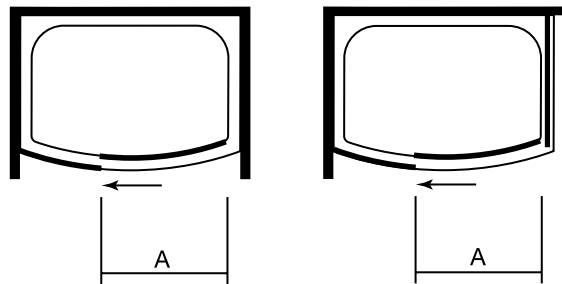

Bow Sliding Door

In a Recess

Tray Size	A = Opening Space
1200	450

With a Side Panel

Measurement A

Max. finish tray measurement - Side Panel or Recess = 1200mm
 Min. tray finish measurement - Recess = 1150mm
 Min. tray finish measurement / side panel = 1180mm

Measurement B

Max. finish tile measurement = 755mm
 Max. tray finish measurement = 725mm

Dedicated Bow Slider Tray

- Only to be used with Bow Sliding door
- Column mount platform on both back corners
- Easy clean fast flow waste included