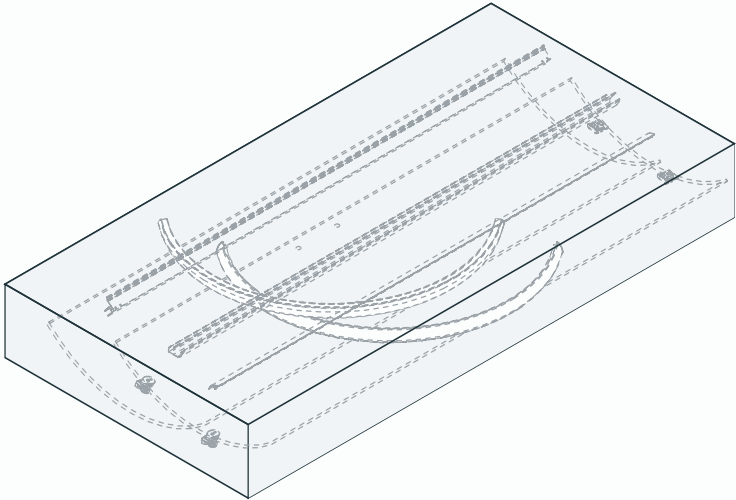

**THIS DOOR IS ONLY TO BE FITTED TO THE MERLYN I DOOR CURVED QUADRANT DEDICATED TRAY**

ASSEMBLE FIXED PANEL AND FRAME

1

2

3

4

PRODUCT SUPPLIED AS  
RIGHT-HAND OPENING.  
REMOVE AND REFIT WHEEL  
UNITS FROM TOP TO  
BOTTOM AND TURN FRAME  
180° TO EFFECT LEFT-HAND  
OPENING

FIX  
UPRIGHT  
TO WALL  
PROFILE  
IN 4  
PLACES  
EQUALLY  
SPACED  
BOTH  
SIDES

INTERNAL VIEW

PRESS DOWN TO  
ENGAGE OR  
RELEASE

BOTTOM ROLLER  
ADJUSTMENT

**SERIES 5+ | DOOR CURVED QUADRANT**

WE ARE SURE YOU WILL BE PLEASED WITH YOUR NEW MERLYN SHOWER DOOR.