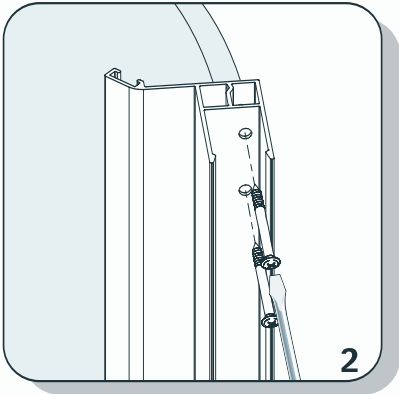

**DO NOT** attempt to install the product unless you can tick **ALL 4** boxes above as satisfactory.

The wall plugs supplied with the installation kit are for use in solid walls. Hollow or 'stud-partition' walls will require alternative fixings. Please consult a hardware supplier for the correct type.

It may also be necessary to consult your tiling supplier about the correct method for drilling your tiles.

**USE SAFETY EYEWEAR WHEN DRILLING**

Any parts missing or damaged must be reported to your supplier within 5 days of purchase.  
Inspect shower enclosure before fitting no claims will be accepted after product has been installed.

**THIS DOOR IS ONLY TO BE FITTED TO THE MERLYN I DOOR CURVED QUADRANT DEDICATED TRAY**

ASSEMBLE FIXED PANEL AND FRAME

1

2

3

4

PRODUCT SUPPLIED AS  
RIGHT-HAND OPENING.  
REMOVE AND REFIT WHEEL  
UNITS FROM TOP TO  
BOTTOM AND TURN FRAME  
180° TO EFFECT LEFT-HAND  
OPENING

FIX  
UPRIGHT  
TO WALL  
PROFILE  
IN 4  
PLACES  
EQUALLY  
SPACED  
BOTH  
SIDES

INTERNAL VIEW

PRESS DOWN TO  
ENGAGE OR  
RELEASE

BOTTOM ROLLER  
ADJUSTMENT

**SERIES 5+ | DOOR CURVED QUADRANT**

WE ARE SURE YOU WILL BE PLEASED WITH YOUR NEW MERLYN SHOWER DOOR.