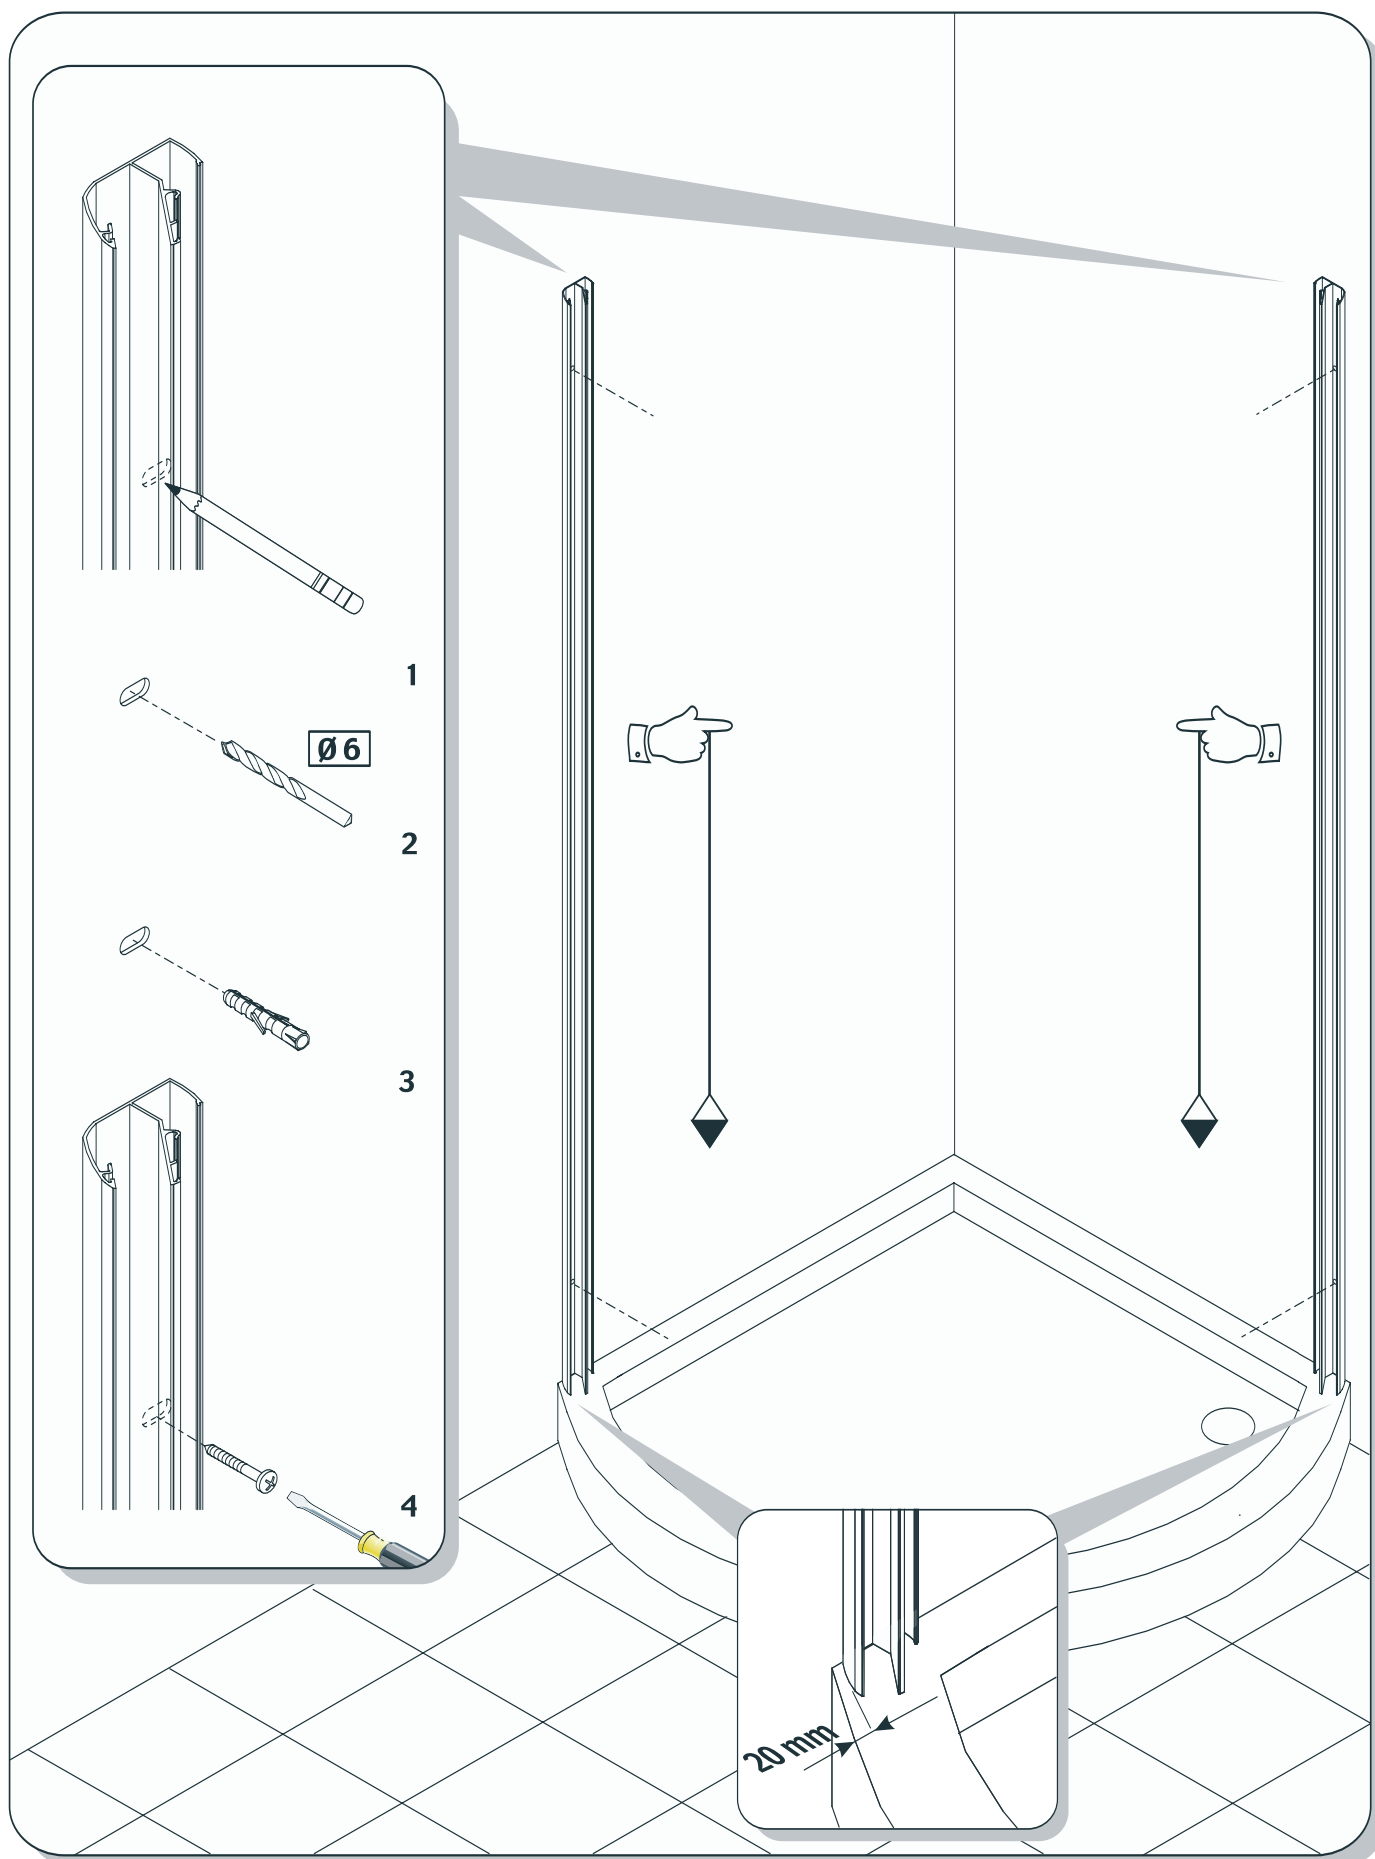

**DO NOT** attempt to install the product unless you can tick **ALL 4** boxes above as satisfactory.

The wall plugs supplied with the installation kit are for use in solid walls. Hollow or 'stud-partition' walls will require alternative fixings. Please consult a hardware supplier for the correct type.

**THIS DOOR IS ONLY TO BE FITTED TO THE MERLYN I DOOR CURVED QUADRANT DEDICATED TRAY**

ASSEMBLE FIXED PANEL AND FRAME

1

2

3

4

PRODUCT SUPPLIED AS  
RIGHT-HAND OPENING.  
REMOVE AND REFIT WHEEL  
UNITS FROM TOP TO  
BOTTOM AND TURN FRAME  
180° TO EFFECT LEFT-HAND  
OPENING

FIX  
UPRIGHT  
TO WALL  
PROFILE  
IN 4  
PLACES  
EQUALLY  
SPACED  
BOTH  
SIDES

INTERNAL VIEW

PRESS DOWN TO  
ENGAGE OR  
RELEASE

BOTTOM ROLLER  
ADJUSTMENT

**SERIES 5+ | DOOR CURVED QUADRANT**

WE ARE SURE YOU WILL BE PLEASED WITH YOUR NEW MERLYN SHOWER DOOR.