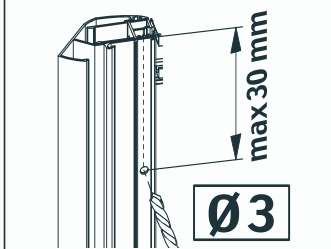

**THIS DOOR IS ONLY TO BE FITTED TO THE MERLYN I DOOR CURVED QUADRANT DEDICATED TRAY**

ASSEMBLE FIXED PANEL AND FRAME

1

2

3

4

PRODUCT SUPPLIED AS  
RIGHT-HAND OPENING.  
REMOVE AND REFIT WHEEL  
UNITS FROM TOP TO  
BOTTOM AND TURN FRAME  
180° TO EFFECT LEFT-HAND  
OPENING

FIX  
UPRIGHT  
TO WALL  
PROFILE  
IN 4  
PLACES  
EQUALLY  
SPACED  
BOTH  
SIDES

INTERNAL VIEW

PRESS DOWN TO  
ENGAGE OR  
RELEASE

BOTTOM ROLLER  
ADJUSTMENT

**SERIES 5+ | DOOR CURVED QUADRANT**

WE ARE SURE YOU WILL BE PLEASED WITH YOUR NEW MERLYN SHOWER DOOR.