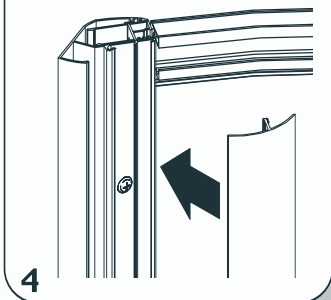

**THIS DOOR IS ONLY TO BE FITTED TO THE MERLYN I DOOR CURVED QUADRANT DEDICATED TRAY**

ASSEMBLE FIXED PANEL AND FRAME

1

2

3

4

PRODUCT SUPPLIED AS  
RIGHT-HAND OPENING.  
REMOVE AND REFIT WHEEL  
UNITS FROM TOP TO  
BOTTOM AND TURN FRAME  
180° TO EFFECT LEFT-HAND  
OPENING

FIX  
UPRIGHT  
TO WALL  
PROFILE  
IN 4  
PLACES  
EQUALLY  
SPACED  
BOTH  
SIDES

INTERNAL VIEW

PRESS DOWN TO  
ENGAGE OR  
RELEASE

BOTTOM ROLLER  
ADJUSTMENT

**SERIES 5+ | DOOR CURVED QUADRANT**

WE ARE SURE YOU WILL BE PLEASED WITH YOUR NEW MERLYN SHOWER DOOR.