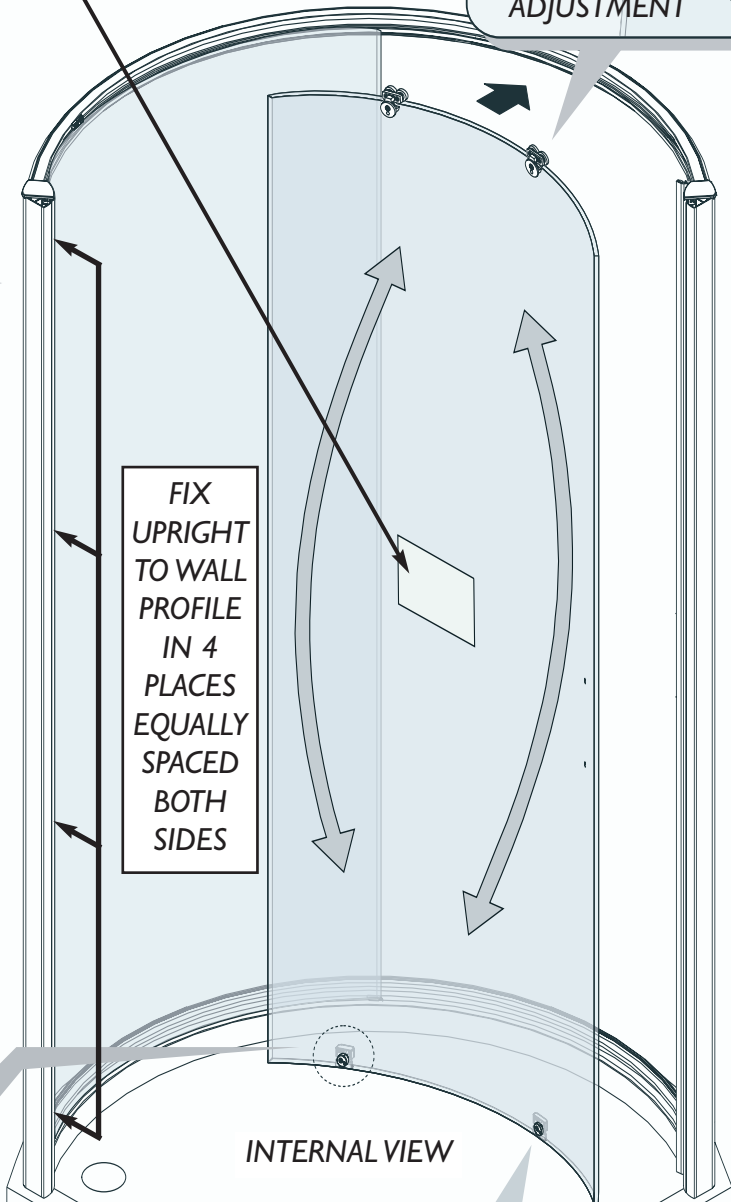

**THIS DOOR IS ONLY TO BE FITTED TO THE MERLYN I DOOR CURVED QUADRANT DEDICATED TRAY**

ASSEMBLE FIXED PANEL AND FRAME

1

2

3

4

PRODUCT SUPPLIED AS  
RIGHT-HAND OPENING.  
REMOVE AND REFIT WHEEL  
UNITS FROM TOP TO  
BOTTOM AND TURN FRAME  
180° TO EFFECT LEFT-HAND  
OPENING

FIX  
UPRIGHT  
TO WALL  
PROFILE  
IN 4  
PLACES  
EQUALLY  
SPACED  
BOTH  
SIDES

INTERNAL VIEW

PRESS DOWN TO  
ENGAGE OR  
RELEASE

BOTTOM ROLLER  
ADJUSTMENT

**SERIES 5+ | DOOR CURVED QUADRANT**

WE ARE SURE YOU WILL BE PLEASED WITH YOUR NEW MERLYN SHOWER DOOR.