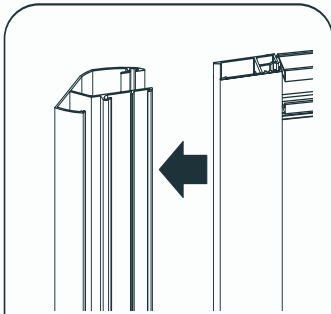

**THIS DOOR IS ONLY TO BE FITTED TO THE MERLYN I DOOR CURVED QUADRANT DEDICATED TRAY**

ASSEMBLE FIXED PANEL AND FRAME

1

2

3

4

PRODUCT SUPPLIED AS  
RIGHT-HAND OPENING.  
REMOVE AND REFIT WHEEL  
UNITS FROM TOP TO  
BOTTOM AND TURN FRAME  
180° TO EFFECT LEFT-HAND  
OPENING

FIX  
UPRIGHT  
TO WALL  
PROFILE  
IN 4  
PLACES  
EQUALLY  
SPACED  
BOTH  
SIDES

INTERNAL VIEW

PRESS DOWN TO  
ENGAGE OR  
RELEASE

BOTTOM ROLLER  
ADJUSTMENT

**SERIES 5+ | DOOR CURVED QUADRANT**

WE ARE SURE YOU WILL BE PLEASED WITH YOUR NEW MERLYN SHOWER DOOR.