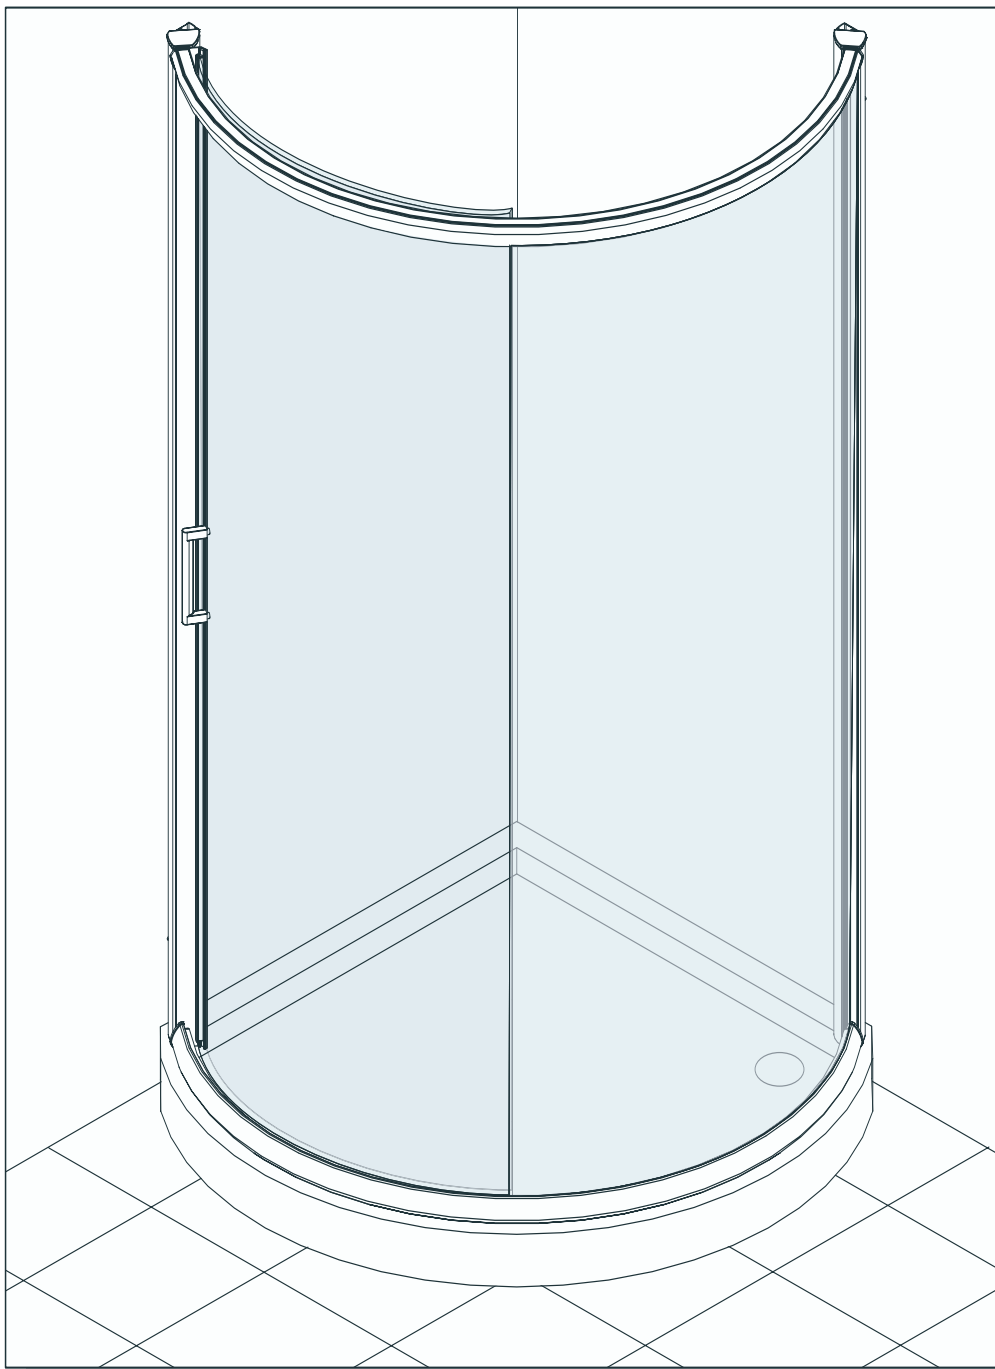

# I Door Curved Quadrant

**DO NOT** attempt to install the product unless you can tick **ALL 4** boxes above as satisfactory.

The wall plugs supplied with the installation kit are for use in solid walls. Hollow or 'stud-partition' walls will require alternative fixings. Please consult a hardware supplier for the correct type.

**THIS DOOR IS ONLY TO BE FITTED TO THE MERLYN I DOOR CURVED QUADRANT DEDICATED TRAY**

ASSEMBLE FIXED PANEL AND FRAME

1

2

3

4

PRODUCT SUPPLIED AS  
RIGHT-HAND OPENING.  
REMOVE AND REFIT WHEEL  
UNITS FROM TOP TO  
BOTTOM AND TURN FRAME  
180° TO EFFECT LEFT-HAND  
OPENING

FIX  
UPRIGHT  
TO WALL  
PROFILE  
IN 4  
PLACES  
EQUALLY  
SPACED  
BOTH  
SIDES

INTERNAL VIEW

PRESS DOWN TO  
ENGAGE OR  
RELEASE

BOTTOM ROLLER  
ADJUSTMENT

**SERIES 5+ | DOOR CURVED QUADRANT**

WE ARE SURE YOU WILL BE PLEASED WITH YOUR NEW MERLYN SHOWER DOOR.