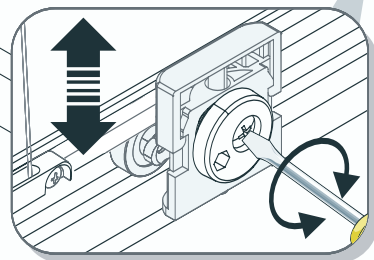

**THIS DOOR IS ONLY TO BE FITTED TO THE MERLYN I DOOR CURVED QUADRANT DEDICATED TRAY**

ASSEMBLE FIXED PANEL AND FRAME

1

2

3

4

PRODUCT SUPPLIED AS  
RIGHT-HAND OPENING.  
REMOVE AND REFIT WHEEL  
UNITS FROM TOP TO  
BOTTOM AND TURN FRAME  
180° TO EFFECT LEFT-HAND  
OPENING

FIX  
UPRIGHT  
TO WALL  
PROFILE  
IN 4  
PLACES  
EQUALLY  
SPACED  
BOTH  
SIDES

INTERNAL VIEW

PRESS DOWN TO  
ENGAGE OR  
RELEASE

BOTTOM ROLLER  
ADJUSTMENT

**SERIES 5+ | DOOR CURVED QUADRANT**

WE ARE SURE YOU WILL BE PLEASED WITH YOUR NEW MERLYN SHOWER DOOR.