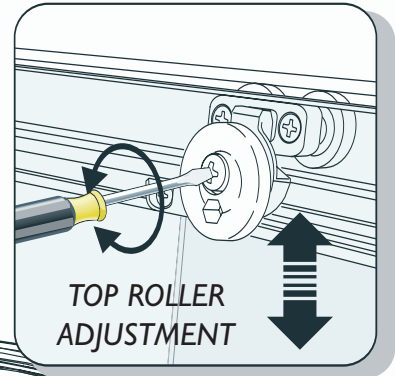

**THIS DOOR IS ONLY TO BE FITTED TO THE MERLYN I DOOR CURVED QUADRANT DEDICATED TRAY**

ASSEMBLE FIXED PANEL AND FRAME

1

2

3

4

PRODUCT SUPPLIED AS  
RIGHT-HAND OPENING.  
REMOVE AND REFIT WHEEL  
UNITS FROM TOP TO  
BOTTOM AND TURN FRAME  
180° TO EFFECT LEFT-HAND  
OPENING

FIX  
UPRIGHT  
TO WALL  
PROFILE  
IN 4  
PLACES  
EQUALLY  
SPACED  
BOTH  
SIDES

INTERNAL VIEW

PRESS DOWN TO  
ENGAGE OR  
RELEASE

BOTTOM ROLLER  
ADJUSTMENT

**SERIES 5+ | DOOR CURVED QUADRANT**

WE ARE SURE YOU WILL BE PLEASED WITH YOUR NEW MERLYN SHOWER DOOR.