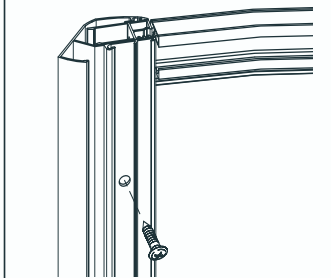

**THIS DOOR IS ONLY TO BE FITTED TO THE MERLYN I DOOR CURVED QUADRANT DEDICATED TRAY**

ASSEMBLE FIXED PANEL AND FRAME

1

2

3

4

PRODUCT SUPPLIED AS  
RIGHT-HAND OPENING.  
REMOVE AND REFIT WHEEL  
UNITS FROM TOP TO  
BOTTOM AND TURN FRAME  
180° TO EFFECT LEFT-HAND  
OPENING

FIX  
UPRIGHT  
TO WALL  
PROFILE  
IN 4  
PLACES  
EQUALLY  
SPACED  
BOTH  
SIDES

INTERNAL VIEW

PRESS DOWN TO  
ENGAGE OR  
RELEASE

BOTTOM ROLLER  
ADJUSTMENT

**SERIES 5+ | DOOR CURVED QUADRANT**

WE ARE SURE YOU WILL BE PLEASED WITH YOUR NEW MERLYN SHOWER DOOR.