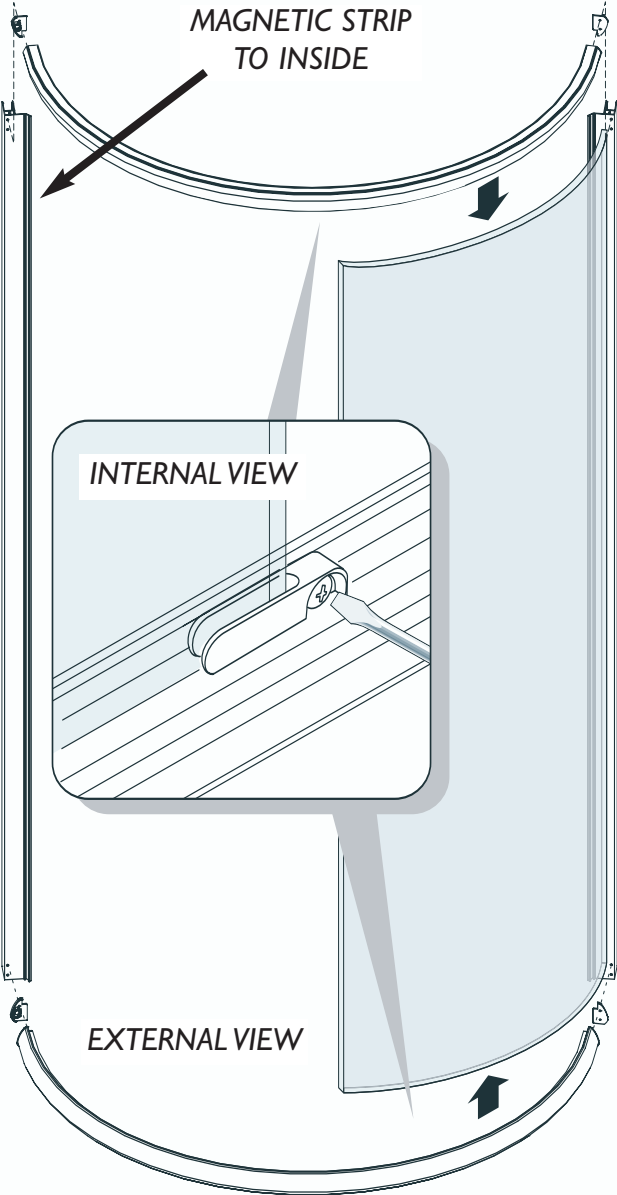

**DO NOT** attempt to install the product unless you can tick **ALL 4** boxes above as satisfactory.

The wall plugs supplied with the installation kit are for use in solid walls. Hollow or 'stud-partition' walls will require alternative fixings. Please consult a hardware supplier for the correct type.

**THIS DOOR IS ONLY TO BE FITTED TO THE MERLYN I DOOR CURVED QUADRANT DEDICATED TRAY**

ASSEMBLE FIXED PANEL AND FRAME

1

2

3

4

PRODUCT SUPPLIED AS  
RIGHT-HAND OPENING.  
REMOVE AND REFIT WHEEL  
UNITS FROM TOP TO  
BOTTOM AND TURN FRAME  
180° TO EFFECT LEFT-HAND  
OPENING

FIX  
UPRIGHT  
TO WALL  
PROFILE  
IN 4  
PLACES  
EQUALLY  
SPACED  
BOTH  
SIDES

INTERNAL VIEW

PRESS DOWN TO  
ENGAGE OR  
RELEASE

BOTTOM ROLLER  
ADJUSTMENT

**SERIES 5+ | DOOR CURVED QUADRANT**

WE ARE SURE YOU WILL BE PLEASED WITH YOUR NEW MERLYN SHOWER DOOR.