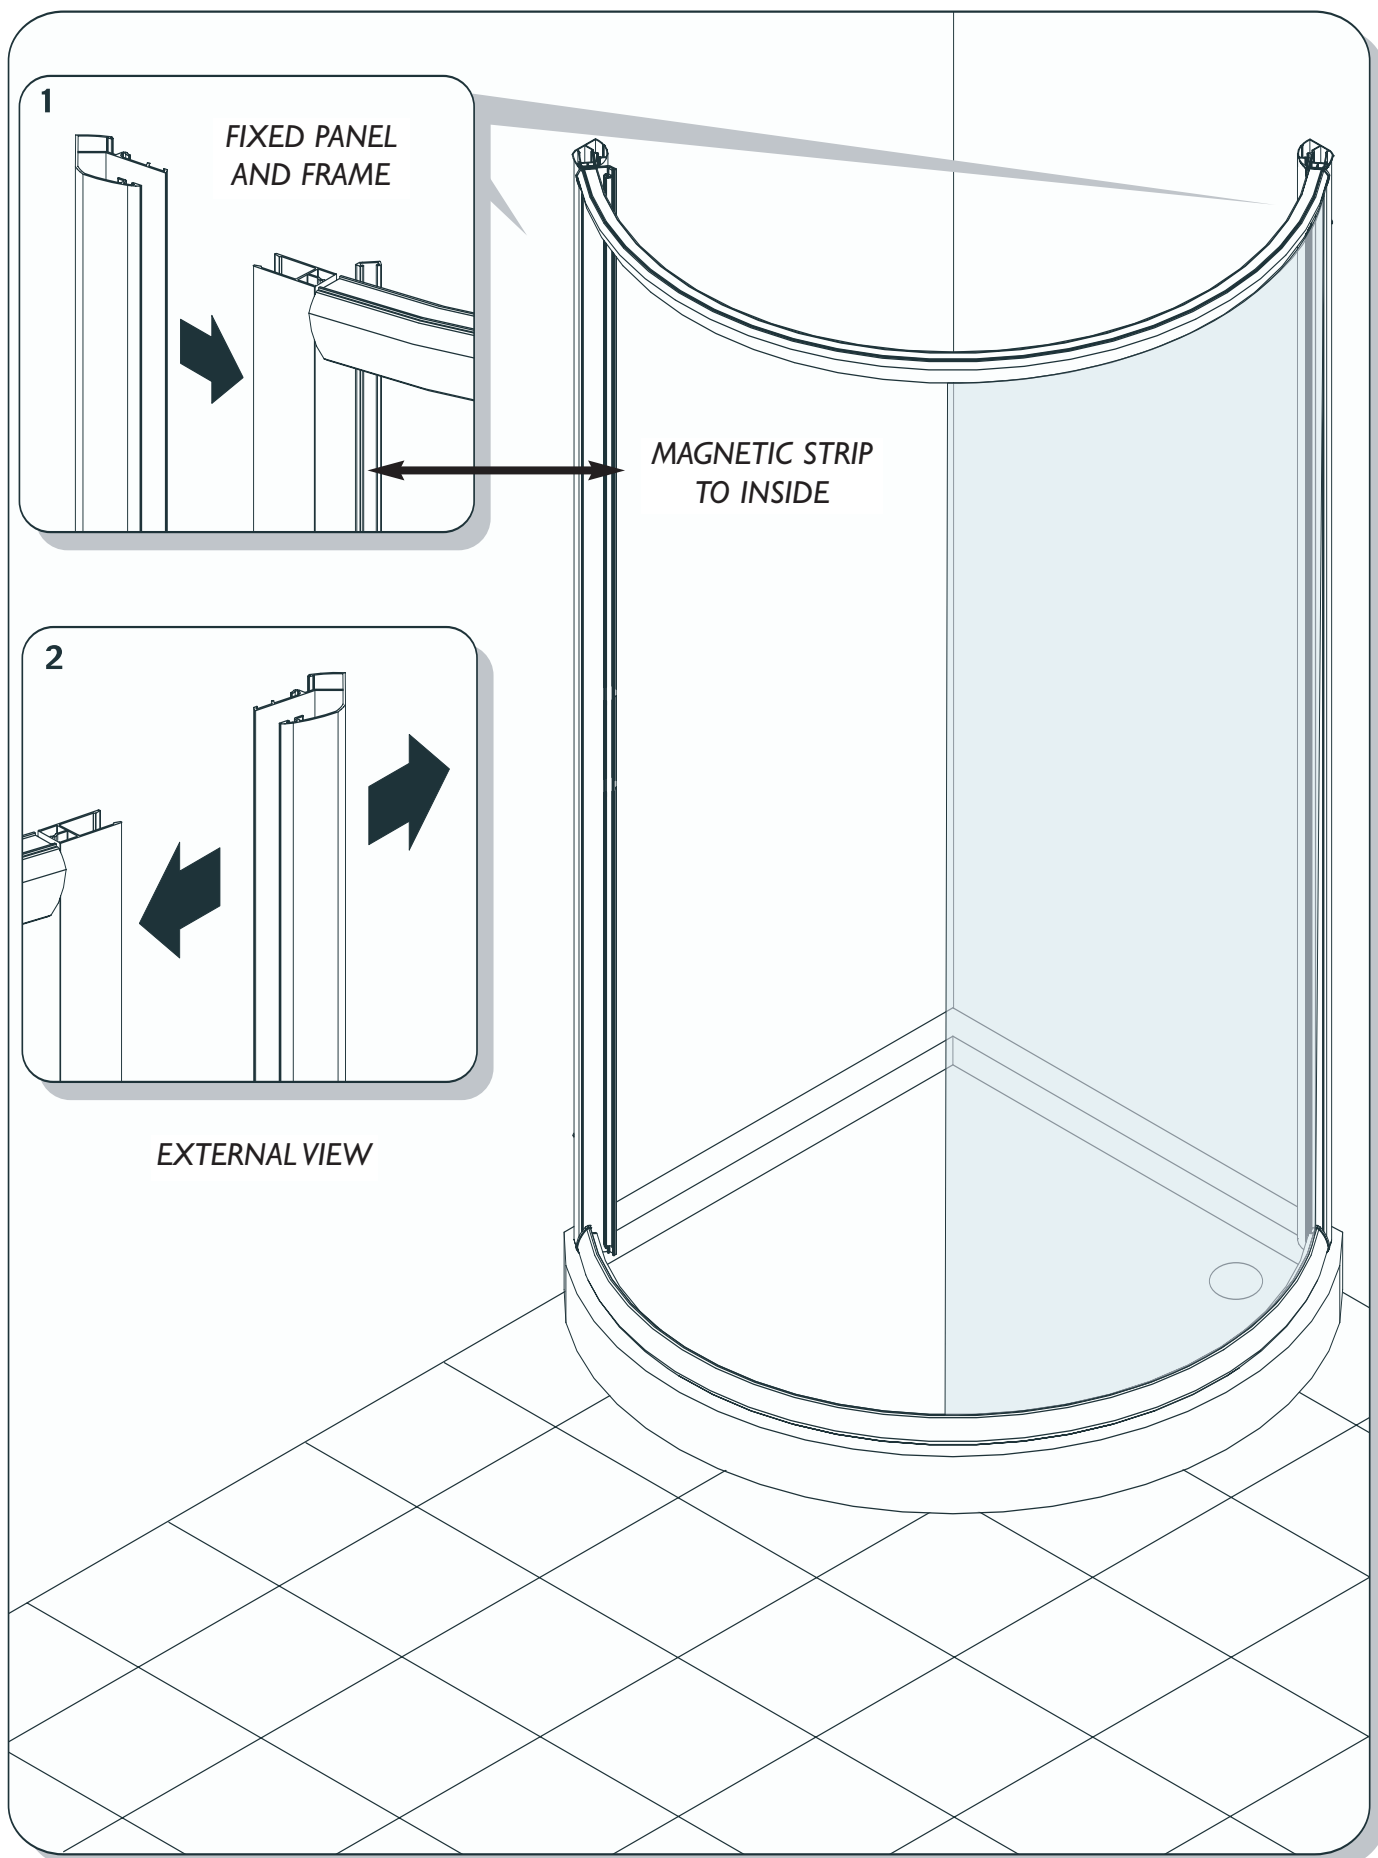

**DO NOT** attempt to install the product unless you can tick **ALL 4** boxes above as satisfactory.

The wall plugs supplied with the installation kit are for use in solid walls. Hollow or 'stud-partition' walls will require alternative fixings. Please consult a hardware supplier for the correct type.

It may also be necessary to consult your tiling supplier about the correct method for drilling your tiles.

**USE SAFETY EYEWEAR WHEN DRILLING**

Any parts missing or damaged must be reported to your supplier within 5 days of purchase.  
Inspect shower enclosure before fitting no claims will be accepted after product has been installed.

**THIS DOOR IS ONLY TO BE FITTED TO THE MERLYN I DOOR CURVED QUADRANT DEDICATED TRAY**

ASSEMBLE FIXED PANEL AND FRAME

1

2

3

4

PRODUCT SUPPLIED AS  
RIGHT-HAND OPENING.  
REMOVE AND REFIT WHEEL  
UNITS FROM TOP TO  
BOTTOM AND TURN FRAME  
180° TO EFFECT LEFT-HAND  
OPENING

FIX  
UPRIGHT  
TO WALL  
PROFILE  
IN 4  
PLACES  
EQUALLY  
SPACED  
BOTH  
SIDES

INTERNAL VIEW

PRESS DOWN TO  
ENGAGE OR  
RELEASE

BOTTOM ROLLER  
ADJUSTMENT

**SERIES 5+ | DOOR CURVED QUADRANT**

WE ARE SURE YOU WILL BE PLEASED WITH YOUR NEW MERLYN SHOWER DOOR.