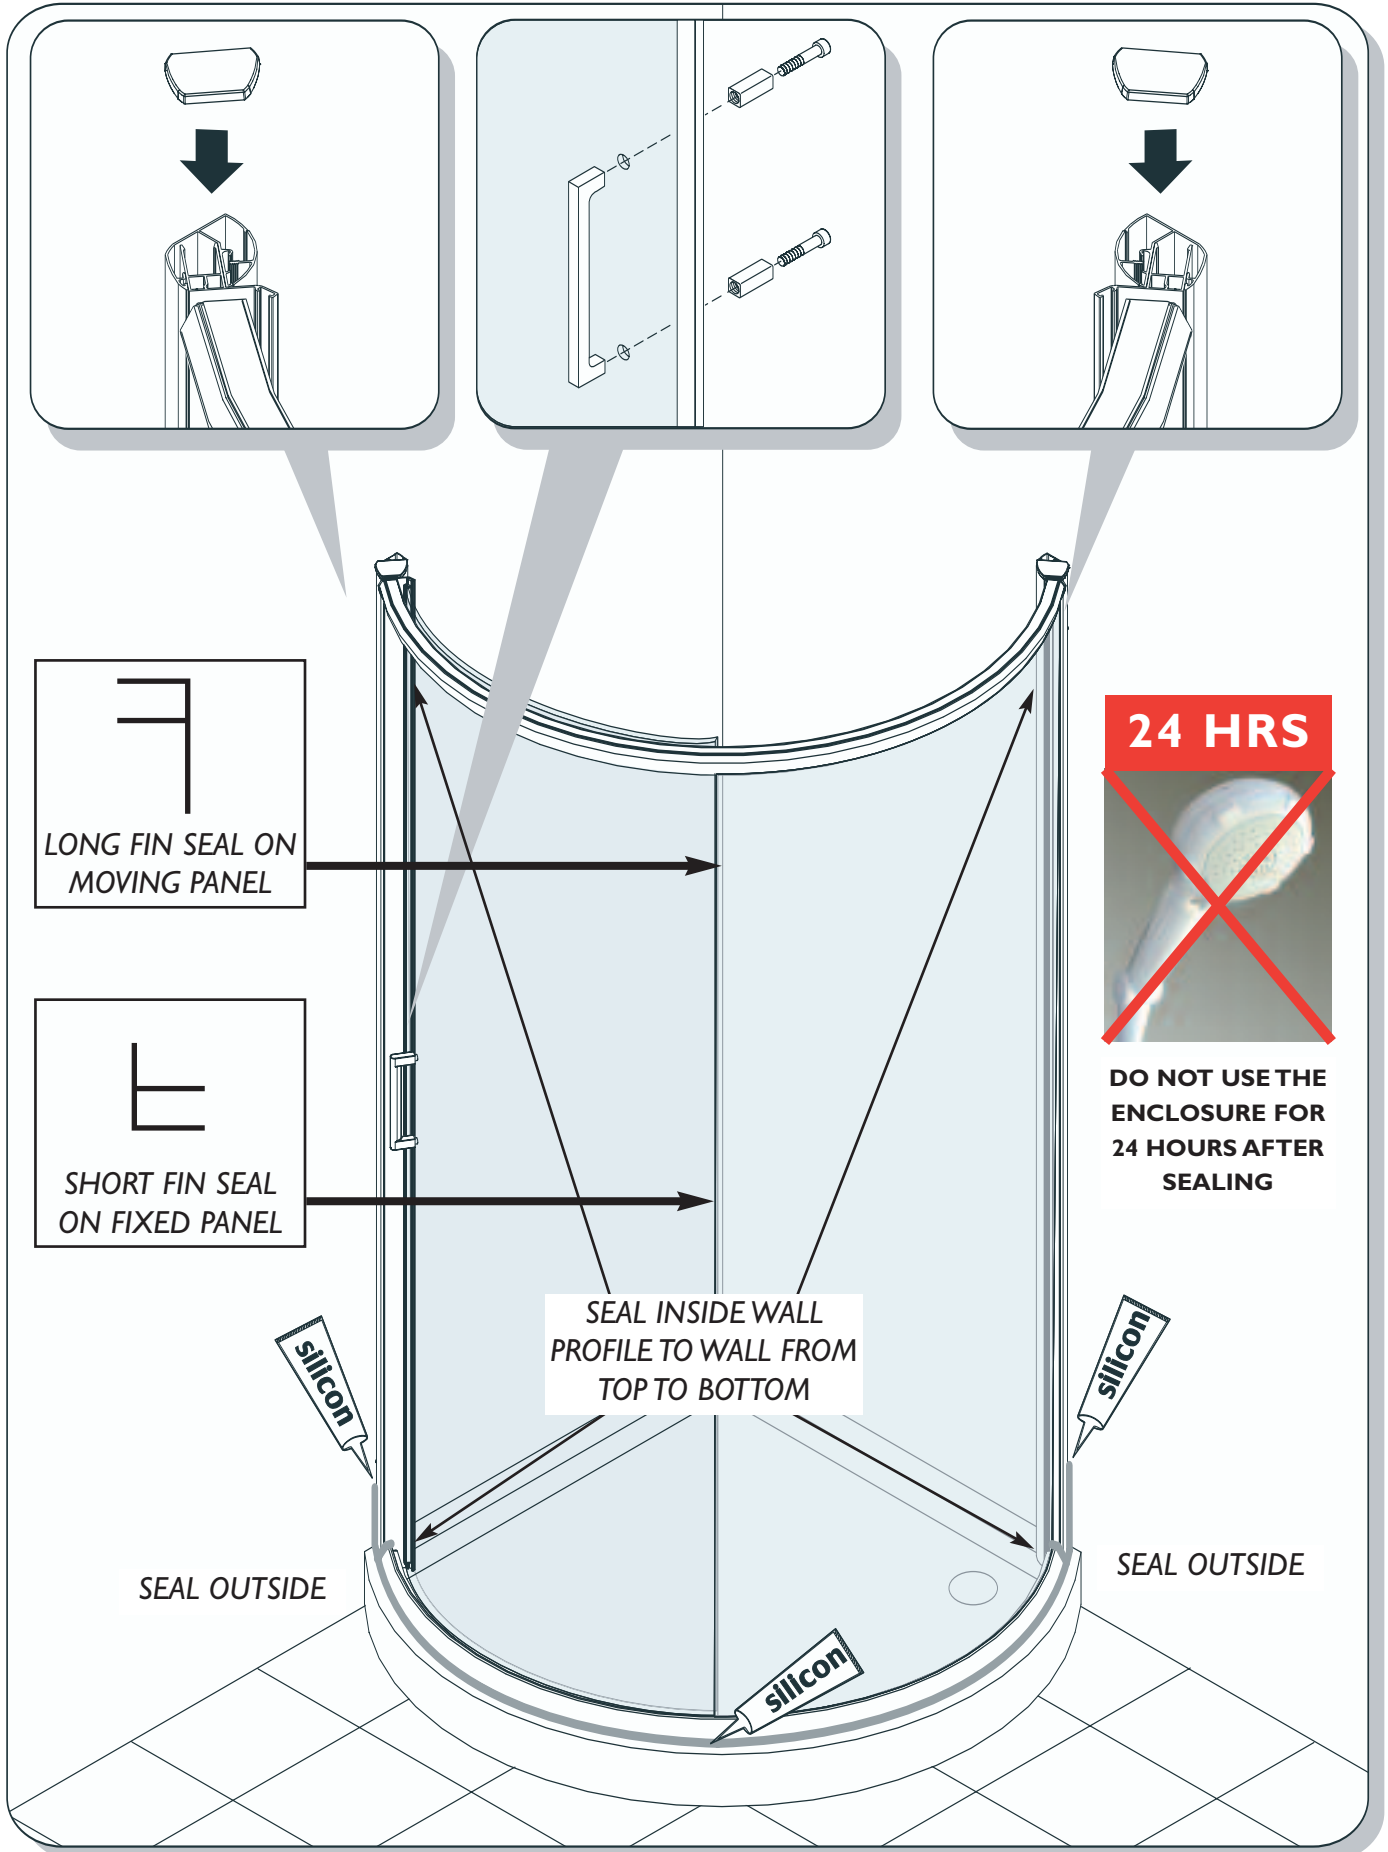

**DO NOT** attempt to install the product unless you can tick **ALL 4** boxes above as satisfactory.

The wall plugs supplied with the installation kit are for use in solid walls. Hollow or 'stud-partition' walls will require alternative fixings. Please consult a hardware supplier for the correct type.

It may also be necessary to consult your tiling supplier about the correct method for drilling your tiles.

**USE SAFETY EYEWEAR WHEN DRILLING**

Any parts missing or damaged must be reported to your supplier within 5 days of purchase.  
Inspect shower enclosure before fitting no claims will be accepted after product has been installed.

**THIS DOOR IS ONLY TO BE FITTED TO THE MERLYN I DOOR CURVED QUADRANT DEDICATED TRAY**

ASSEMBLE FIXED PANEL AND FRAME

1

2

3

4

PRODUCT SUPPLIED AS  
RIGHT-HAND OPENING.  
REMOVE AND REFIT WHEEL  
UNITS FROM TOP TO  
BOTTOM AND TURN FRAME  
180° TO EFFECT LEFT-HAND  
OPENING

FIX  
UPRIGHT  
TO WALL  
PROFILE  
IN 4  
PLACES  
EQUALLY  
SPACED  
BOTH  
SIDES

INTERNAL VIEW

PRESS DOWN TO  
ENGAGE OR  
RELEASE

BOTTOM ROLLER  
ADJUSTMENT

**SERIES 5+ | DOOR CURVED QUADRANT**

WE ARE SURE YOU WILL BE PLEASED WITH YOUR NEW MERLYN SHOWER DOOR.